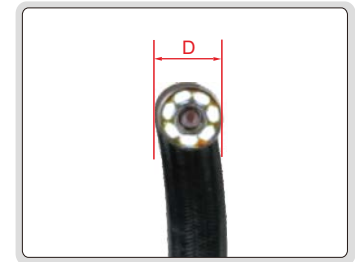

360° SWIVEL VIDEOSCOPIES(BASIC TYPE)

TUNGSTEN WIRE WEAVED CABLE
BREAK AND WEAR RESISTANCE

ISV-S106

SPECIFICATION

Code		ISV-T105	ISV-S106
Lens	diameter (D)	.23"	
	pixel	1M	
	resolution	1280×720	
	depth of field	.79"~5.90"	
	bending direction	360°	
	bending range(α)	0°~220°	
	angle of view(θ)	120°	
	illumination	7 pcs LED, with 6 levels control	
	illuminance	25000Lux	
	lens	sapphire glass lens	
	dust/waterproof	IP67	
	bend control	manual joystick	
	temperature alarm	temperature sensor(optional)	
Cable	length	40"	60"
	type	tungsten wire weaved cable	
Main unit	display	3.5" IPS full-view display	
	display resolution	640×480	
	function	take pictures, take videos	
	file format	picture: JPG, video: MP4	
	image process	image zoom (1X, 2X, 3X, 4X, 5X)	
	memory	memory card(Maximum: 64G)	
	output	USB, HDMI, WIFI(optional)	
	dust/waterproof	IP65	
power supply	rechargeable lithium battery (working time \geq 3hours; optional: additional battery, working time \geq 9hours) AC/DC adapter(for continuous working)		
Weight	2.2lb		

STANDARD DELIEVERY

Main unit(with cable & lens)	1pc
16G SD card	1pc
Card reader	1pc
USB cable	1pc
Battery	1pc
AC/DC adapter	1pc

OPTIONAL ACCESSORY

Additional battery	ISV-S106-BATTERY (must be installed in factory)
WIFI output	ISV-S106-WIFI
Temperature alarm	ISV-S106-HT-ALARM