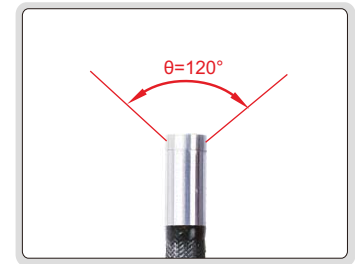

360° SWIVEL VIDEOSCOPIES(BASIC TYPE)

TUNGSTEN WIRE WEAVED CABLE
BREAK AND WEAR RESISTANCE

ISV-S106

SPECIFICATION

Code		ISV-T105	ISV-S106
Lens	diameter (D)	.23"	
	pixel	1M	
	resolution	1280×720	
	depth of field	.79"~5.90"	
	bending direction	360°	
	bending range(α)	0°~220°	
	angle of view(θ)	120°	
	illumination	7 pcs LED, with 6 levels control	
	illuminance	25000Lux	
	lens	sapphire glass lens	
	dust/waterproof	IP67	
	bend control	manual joystick	
	temperature alarm	temperature sensor(optional)	
Cable	length	40"	60"
	type	tungsten wire weaved cable	
Main unit	display	3.5" IPS full-view display	
	display resolution	640×480	
	function	take pictures, take videos	
	file format	picture: JPG, video: MP4	
	image process	image zoom (1X, 2X, 3X, 4X, 5X)	
	memory	memory card(Maximum: 64G)	
	output	USB, HDMI, WIFI(optional)	
	dust/waterproof	IP65	
power supply	rechargeable lithium battery (working time \geq 3hours; optional: additional battery, working time \geq 9hours) AC/DC adapter(for continuous working)		
Weight	2.2lb		

STANDARD DELIEVERY

Main unit(with cable & lens)	1pc
16G SD card	1pc
Card reader	1pc
USB cable	1pc
Battery	1pc
AC/DC adapter	1pc

OPTIONAL ACCESSORY

Additional battery	ISV-S106-BATTERY (must be installed in factory)
WIFI output	ISV-S106-WIFI
Temperature alarm	ISV-S106-HT-ALARM