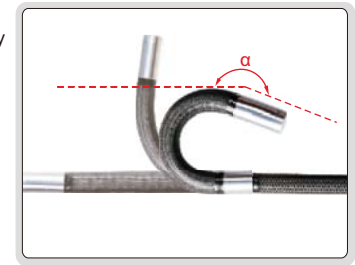

360° SWIVEL VIDEOSCOPIES(BASIC TYPE)

TUNGSTEN WIRE WEAVED CABLE
BREAK AND WEAR RESISTANCE

ISV-S106

SPECIFICATION

Code		ISV-T105	ISV-S106
Lens	diameter (D)	.23"	
	pixel	1M	
	resolution	1280×720	
	depth of field	.79"~5.90"	
	bending direction	360°	
	bending range(α)	0°~220°	
	angle of view(θ)	120°	
	illumination	7 pcs LED, with 6 levels control	
	illuminance	25000Lux	
	lens	sapphire glass lens	
	dust/waterproof	IP67	
	bend control	manual joystick	
	temperature alarm	temperature sensor(optional)	
Cable	length	40"	60"
	type	tungsten wire weaved cable	
Main unit	display	3.5" IPS full-view display	
	display resolution	640×480	
	function	take pictures, take videos	
	file format	picture: JPG, video: MP4	
	image process	image zoom (1X, 2X, 3X, 4X, 5X)	
	memory	memory card(Maximum: 64G)	
	output	USB, HDMI, WIFI(optional)	
	dust/waterproof	IP65	
power supply	rechargeable lithium battery (working time \geq 3hours; optional: additional battery, working time \geq 9hours) AC/DC adapter(for continuous working)		
Weight	2.2lb		

STANDARD DELIEVERY

Main unit(with cable & lens)	1pc
16G SD card	1pc
Card reader	1pc
USB cable	1pc
Battery	1pc
AC/DC adapter	1pc

OPTIONAL ACCESSORY

Additional battery	ISV-S106-BATTERY (must be installed in factory)
WIFI output	ISV-S106-WIFI
Temperature alarm	ISV-S106-HT-ALARM