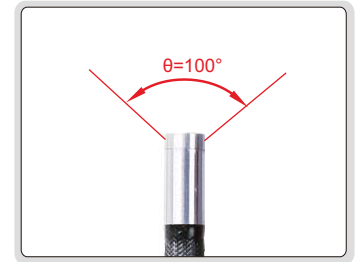

MOBILE PHONE VIDEOSCOPE PART NO. ISV-P6

The clamping range of mobile phone bracket L= 2.20-3.74"

mobile phone(optional)

bending of lens up to 180°

angle of view

lens with LED

■ For Android and IOS mobile phones

bend in any direction

SPECIFICATION

| | |
|---------------------|-------------------------------------------|
| Diameter of lens(D) | .24"±.008" |
| Length of cable | 40" |
| Resolution | 960×720, 1280×720(switchable) |
| Depth of field | .79"~∞ |
| Angle of view(θ) | 100° |
| Bending range(α) | 0~180° |
| Illumination | LED with 3 levels control |
| Cable type | wear resistant |
| Interface | USB, Type-C |
| Mobile phone system | android, IOS |
| Power supply | rechargeable battery(for 2 hours working) |
| Dimension(L×W×H) | 7.68×2.24×4.13" |
| Weight | 1lb |