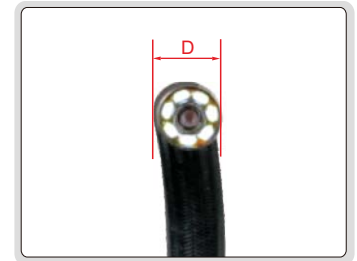

MOBILE PHONE VIDEOSCOPE PART NO. ISV-P6

The clamping range of mobile phone bracket L= 2.20-3.74"

mobile phone(optional)

bending of lens up to 180°

angle of view

lens with LED

■ For Android and IOS mobile phones

bend in any direction

SPECIFICATION

| | |
|---------------------|-------------------------------------------|
| Diameter of lens(D) | .24"±.008" |
| Length of cable | 40" |
| Resolution | 960×720, 1280×720(switchable) |
| Depth of field | .79"~∞ |
| Angle of view(θ) | 100° |
| Bending range(α) | 0~180° |
| Illumination | LED with 3 levels control |
| Cable type | wear resistant |
| Interface | USB, Type-C |
| Mobile phone system | android, IOS |
| Power supply | rechargeable battery(for 2 hours working) |
| Dimension(L×W×H) | 7.68×2.24×4.13" |
| Weight | 1lb |