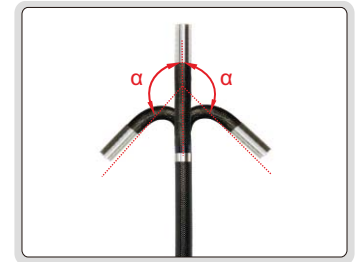

MOBILE PHONE VIDEOSCOPE PART NO. ISV-P6

The clamping range of mobile phone bracket L= 2.20-3.74"

mobile phone(optional)

bending of lens up to 180°

angle of view

lens with LED

■ For Android and IOS mobile phones

bend in any direction

SPECIFICATION

| | |
|---------------------|-------------------------------------------|
| Diameter of lens(D) | .24"±.008" |
| Length of cable | 40" |
| Resolution | 960×720, 1280×720(switchable) |
| Depth of field | .79"~∞ |
| Angle of view(θ) | 100° |
| Bending range(α) | 0~180° |
| Illumination | LED with 3 levels control |
| Cable type | wear resistant |
| Interface | USB, Type-C |
| Mobile phone system | android, IOS |
| Power supply | rechargeable battery(for 2 hours working) |
| Dimension(L×W×H) | 7.68×2.24×4.13" |
| Weight | 1lb |