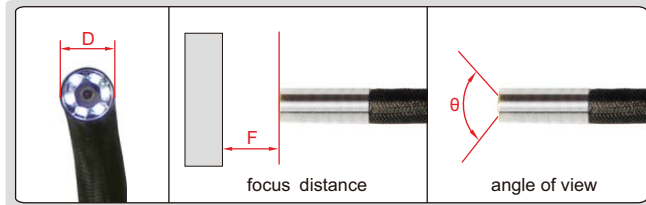

# MANUAL 360° SWIVEL VIDEOSCOPIES

**IP64**  
WATERPROOF

**TUNGSTEN WIRE WEAVED CABLE**  
RESISTANCE TO BREAK AND WEAR

the cable is interchangeable

bend in any direction

360° swivel in clockwise and counter-clockwise

bending range of lens

**ISV-2000DS**

front view

side view

## SPECIFICATION

Part No.	ISV-2002DS	ISV-2000DS	ISV-2001DS	ISV-3002DS	ISV-3000DS	ISV-3001DS	ISV-4000DS	
Lens	direction	front view					side view	
	diameter (D)	.26"			.18"		.26"	
	focus distance (F)	.6"~∞			.3~3.2"		.2~1"	
	bending range (α)	±160°	±160°	±120°	±120°	±120°	±120°	±160°
	angle of view (θ)	90°			80°		>90°	
	illumination	6 pcs LED			6 pcs LED		1 pc LED	
	pixel	0.44M			0.4M		0.3M	
	resolution	800×480					640×480	
	dust/waterproof	IP64						
	bend control	manual joystick						
Cable	length	40"	60"	120"	40"	60"	120"	60"
	type	tungsten wire weaved cable						
Main unit	function	take picture, take video						
	file format	picture: JPG, video: AVI						
	image process	brightness, image quality zoom (1X, 2X, 3X)						
	memory	8G SD card						
	output	TV, USB						
power supply	rechargeable battery (for 4 hours working) AC/DC adapter (for continuous working)							
Weight	1.32lb	1.43lb	1.76lb	1.22lb	1.32lb	1.54lb	1.1lb	