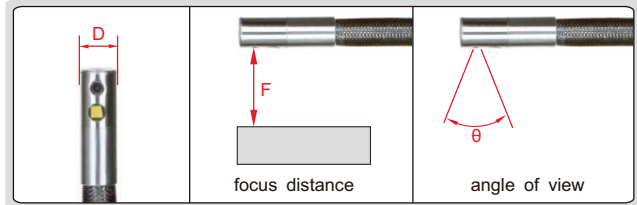

# MANUAL 360° SWIVEL VIDEOSCOPIES

**IP64**  
WATERPROOF

**TUNGSTEN WIRE WEAVED CABLE**  
RESISTANCE TO BREAK AND WEAR

the cable is interchangeable

bend in any direction

360° swivel in clockwise and counter-clockwise

bending range of lens

**ISV-2000DS**

front view

side view

## SPECIFICATION

Part No.	ISV-2002DS	ISV-2000DS	ISV-2001DS	ISV-3002DS	ISV-3000DS	ISV-3001DS	ISV-4000DS	
Lens	direction	front view					side view	
	diameter (D)	.26"			.18"		.26"	
	focus distance (F)	.6"~∞			.3~3.2"		.2~1"	
	bending range (α)	±160°	±160°	±120°	±120°	±120°	±120°	±160°
	angle of view (θ)	90°			80°		>90°	
	illumination	6 pcs LED			6 pcs LED		1 pc LED	
	pixel	0.44M			0.4M		0.3M	
	resolution	800×480					640×480	
	dust/waterproof	IP64						
	bend control	manual joystick						
Cable	length	40"	60"	120"	40"	60"	120"	60"
	type	tungsten wire weaved cable						
Main unit	function	take picture, take video						
	file format	picture: JPG, video: AVI						
	image process	brightness, image quality zoom (1X, 2X, 3X)						
	memory	8G SD card						
	output	TV, USB						
power supply	rechargeable battery (for 4 hours working) AC/DC adapter (for continuous working)							
Weight	1.32lb	1.43lb	1.76lb	1.22lb	1.32lb	1.54lb	1.1lb	