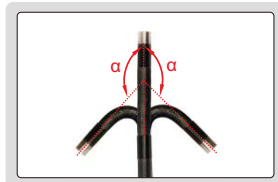

# MANUAL 360° SWIVEL VIDEOSCOPIES

**IP64**  
WATERPROOF

**TUNGSTEN WIRE WEAVED CABLE**  
RESISTANCE TO BREAK AND WEAR

the cable is interchangeable

bend in any direction

360° swivel in clockwise and counter-clockwise

bending range of lens

**ISV-2000DS**

front view

side view

## SPECIFICATION

Part No.	ISV-2002DS	ISV-2000DS	ISV-2001DS	ISV-3002DS	ISV-3000DS	ISV-3001DS	ISV-4000DS	
Lens	direction	front view					side view	
	diameter (D)	.26"			.18"		.26"	
	focus distance (F)	.6"~∞			.3~3.2"		.2~1"	
	bending range (α)	±160°	±160°	±120°	±120°	±120°	±120°	±160°
	angle of view (θ)	90°			80°		>90°	
	illumination	6 pcs LED			6 pcs LED		1 pc LED	
	pixel	0.44M			0.4M		0.3M	
	resolution	800×480					640×480	
	dust/waterproof	IP64						
	bend control	manual joystick						
Cable	length	40"	60"	120"	40"	60"	120"	60"
	type	tungsten wire weaved cable						
Main unit	function	take picture, take video						
	file format	picture: JPG, video: AVI						
	image process	brightness, image quality zoom (1X, 2X, 3X)						
	memory	8G SD card						
	output	TV, USB						
power supply	rechargeable battery (for 4 hours working) AC/DC adapter (for continuous working)							
Weight	1.32lb	1.43lb	1.76lb	1.22lb	1.32lb	1.54lb	1.1lb	