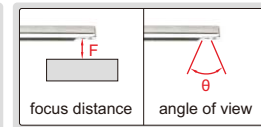

## RIGID BORESCOPIES

**ISV-1H4300**

- Focus distance .08", depth of view .2~4"
- Dust/waterproof level: IP67
- Can be used in the liquid with temperature: 14°F~185°F

view direction 0°

view direction 30° and 70°

### SPECIFICATION

Part No.	Length (L)	View direction ( $\alpha$ )	Diameter (D)	Angle of view ( $\theta$ )
ISV-1H4170	6.85"	0°	.16"	≥60°
ISV-1H4173	6.85"	30°		
ISV-1H4177	6.85"	70°		
ISV-1H4300	11.89"	0°		
ISV-1H4303	11.89"	30°		
ISV-1H4307	11.89"	70°		
ISV-1H4309	11.69"	90°		