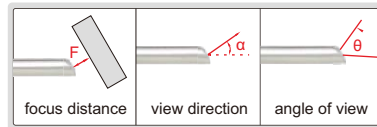

## RIGID BORESCOPIES

**ISV-1H4300**

- Focus distance .08", depth of view .2~4"
- Dust/waterproof level: IP67
- Can be used in the liquid with temperature: 14°F~185°F

view direction 0°

view direction 30° and 70°

view direction 90°

### SPECIFICATION

Part No.	Length (L)	View direction ( $\alpha$ )	Diameter (D)	Angle of view ( $\theta$ )
ISV-1H4170	6.85"	0°	.16"	≥60°
ISV-1H4173	6.85"	30°		
ISV-1H4177	6.85"	70°		
ISV-1H4300	11.89"	0°		
ISV-1H4303	11.89"	30°		
ISV-1H4307	11.89"	70°		
ISV-1H4309	11.69"	90°		