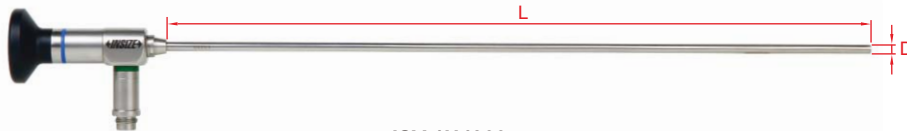

**IP67**  
WATERPROOF

## RIGID BORESCOPIES

**ISV-1H4300**

- Focus distance .08", depth of view .2~4"
- Dust/waterproof level: IP67
- Can be used in the liquid with temperature: 14°F~185°F

view direction 0°

view direction 30° and 70°

### SPECIFICATION

Part No.	Length (L)	View direction ( $\alpha$ )	Diameter (D)	Angle of view ( $\theta$ )
ISV-1H4170	6.85"	0°	.16"	≥60°
ISV-1H4173	6.85"	30°		
ISV-1H4177	6.85"	70°		
ISV-1H4300	11.89"	0°		
ISV-1H4303	11.89"	30°		
ISV-1H4307	11.89"	70°		
ISV-1H4309	11.69"	90°		