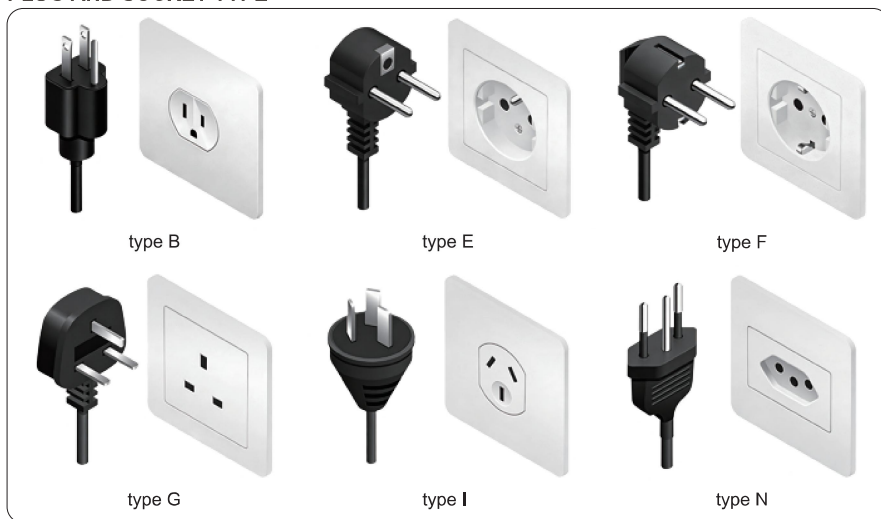

## SOCKET-TYPE POWER METERS

- Large LCD screen with 3-row display
- Displays time, power consumption, voltage, current, power, power factor, and energy cost
- Total kWh and cost can display up to 9999
- Built-in rechargeable battery prevents data loss in case of power outage

### PLUG AND SOCKET TYPE

9675-EU03

### SPECIFICATION

Part No.	9675-US01	9675-FR02	9675-EU03	9675-UK04	9675-AU05	9675-BR06
Power plug type	type B	type E	type F	type G	type I	type N
Rated voltage	100V~127V	220V~240V				
Rated current	15A	16A		13A	10A	
Maximum load	1800W	3680W		3120W	2400W	2200W
Accuracy	±2%					
Working environment	temperature: 50°F~104°F, humidity: 20%RH~80%RH					
Dimension (L×W×H)	2.28×2.95×4.92"					
Net weight	.33lb					