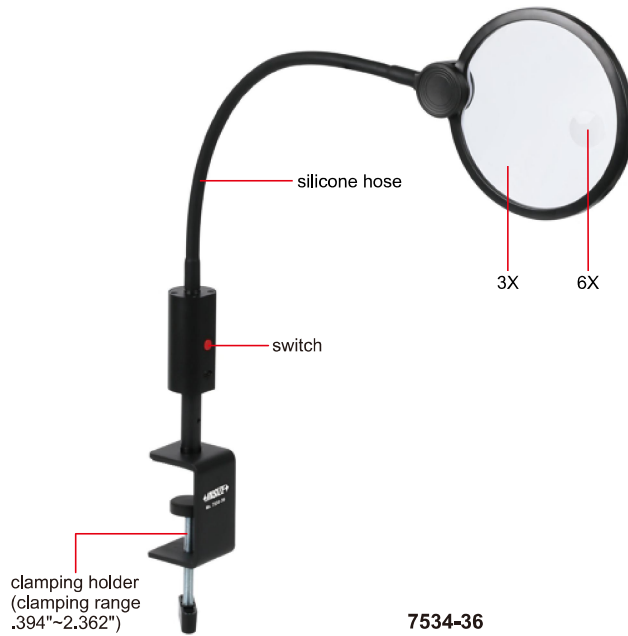

TABLE MAGNIFIER WITH ILLUMINATION

- Resin lens
- With 24 white LED and 24 warm white LED (brightness is adjustable)
- Silicone hose can be shaped according to needs
- Charging port: Type-C

Part No.	Magnification	Lens diameter (D)	Length(L)
7534-36	3X/6X	4.921" DIA	13.386"