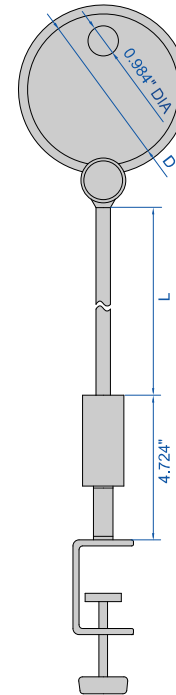

TABLE MAGNIFIER WITH ILLUMINATION

- Resin lens
- With 24 white LED and 24 warm white LED (brightness is adjustable)
- Silicone hose can be shaped according to needs
- Charging port: Type-C

Part No.	Magnification	Lens diameter (D)	Length(L)
7534-36	3X/6X	4.921" DIA	13.386"