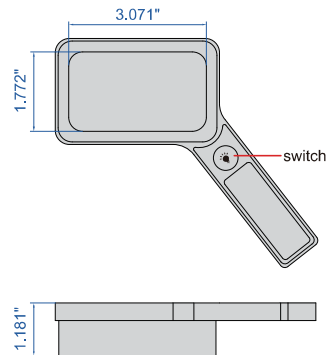

MAGNIFIER WITH ILLUMINATION

- Resin lens
- With 6 white LED (brightness is adjustable)
- Charging port: Type-C

place on the object surface for observation

1.5X

7533-1A

Part No.	Magnification	Lens size
7533-1A	1.5X	3.071x1.772"