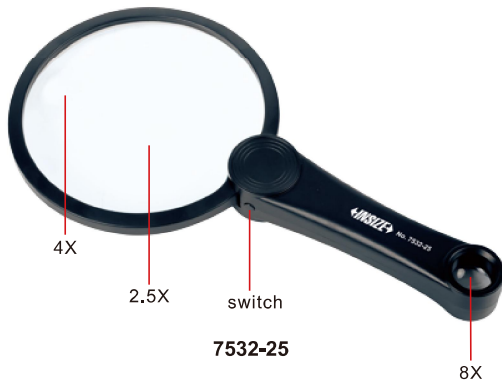

## MAGNIFIER WITH ILLUMINATION

- Resin lens
- With 24 white LED and 24 warm white LED (brightness is adjustable)
- Charging port: Type-C

Part No.	Magnification	Lens diameter (D)
7532-25	2.5X/4X/8X	4.921" DIA