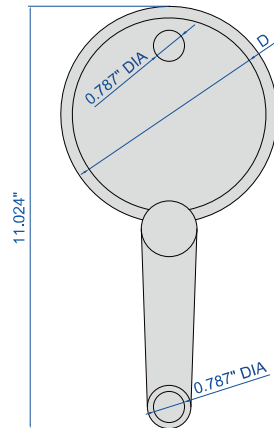

## MAGNIFIER WITH ILLUMINATION

- Resin lens
- With 24 white LED and 24 warm white LED (brightness is adjustable)
- Charging port: Type-C

Part No.	Magnification	Lens diameter (D)
7532-25	2.5X/4X/8X	4.921" DIA