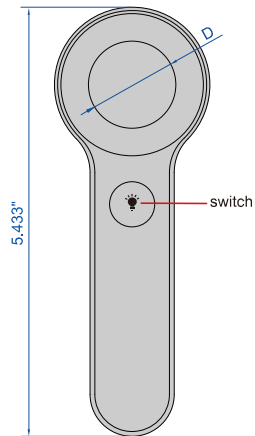

## MAGNIFIER WITH ILLUMINATION

- Double glass lens
- With 3 white LED and 3 UV LED (brightness is adjustable)
- Charging port: Type-C

7531-1A

Part No.	Magnification	Lens diameter (D)
7531-1A	8X	1.181" DIA