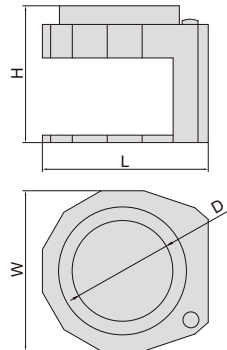

MAGNIFIER WITH ILLUMINATION

- Glass lens
- Powered by 3xAG7 batteries
- 3 pcs LED and 3 pcs UV
- Base with scale, graduation: 1/16", 0.5mm

rotate lens to adjust focus

7524-10

Part No.	Magnification	Lens diameter (D)	L	H	W
7524-10	10X	1.181 DIA	2.362"	1.967"	2.205"