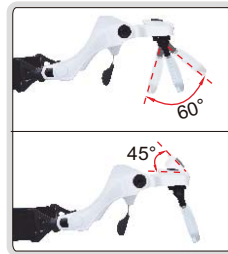

# MAGNIFICATION GLASSES

interchangeable lenses

head band (included)

7523-3D5

adjustable lens and LED angle

- Resin lens
- Interchangeable lenses
- Powered by 3 pcs AAA batteries (included)

Part No.	Lens number	Magnification
7523-3D5	5 pcs	1X
		1.5X
		2X
		2.5X
		3.5X

adjustable holder angle

moveable lens for focus

2 pcs LED