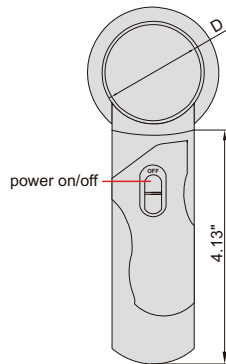

MAGNIFIER WITH TWO LENSES

- Resin lens
- Interchangeable lenses
- Powered by 3 pcs AAA batteries (included)

7522-610

Part No.	Lens number	Magnification	Lens diameter (D)
7522-610	2 pcs	6X	1.97"
		10X	1.46"