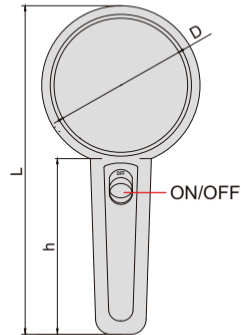

MAGNIFIERS WITH ILLUMINATION

- Glass lens
- Powered by 3xAAA batteries (included)

7513-2

7513-4

Part No.	Magnification	Lens diameter (D)	L	h
7513-2	2X	2.953" DIA	6.693"	3.543"
7513-4	4X	1.969" DIA	5.709"	3.543"