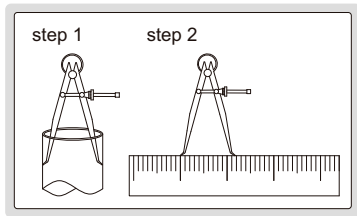

## INSIDE SPRING CALIPERS

| Part No. | Size (L) | Range (W)   |
|----------|----------|-------------|
| 7261-150 | 6"       | .79-6.69"   |
| 7261-200 | 8"       | .87-8.66"   |
| 7261-250 | 10"      | 1.18-10.63" |
| 7261-300 | 12"      | 1.18-12.60" |