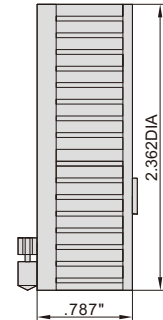

IP40
WATERPROOF

ELECTRONIC MEASURING WHEEL

7146-10

- IP40 dust/waterproof
- Measuring length of curve
- Four measurement modes: length, rectangle area, diameter of circle, cube
- Resolution: .01ft/0.001m
- Button function: on/off, inch/mm, one or two sides set, measurement mode conversion, measurement
- Battery CR2032, automatic power off

Part No.	Range	Accuracy
7146-10	0-32.8ft/0-10m	($\pm 3\%$ L)ft (L is the measured length)