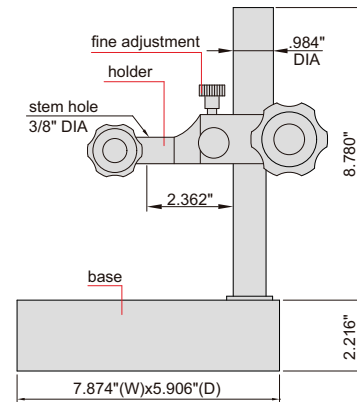

GRANITE DIAL INDICATOR STANDS (BASIC TYPE)

6841-170E

6841-170DE

6841-170E

6841-170DE

- Vertical travel of holder: 6.7"
- Supplied with dust cover

Part No.	Applicable holding stem	Base	Remark
6841-170E	3/8" DIA	flatness 98µin	without fine adjustment
6841-170DE	3/8" DIA	flatness 98µin	with fine adjustment, fine adjustment range .118"