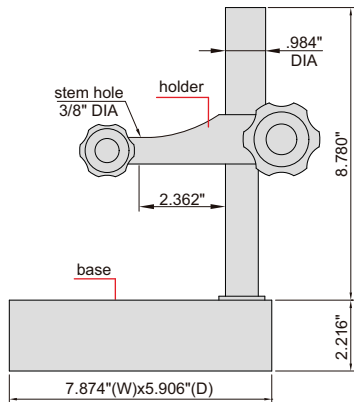

GRANITE DIAL INDICATOR STANDS (BASIC TYPE)

6841-170E

6841-170DE

6841-170E

6841-170DE

- Vertical travel of holder: 6.7"
- Supplied with dust cover

Part No.	Applicable holding stem	Base	Remark
6841-170E	3/8" DIA	flatness 98µin	without fine adjustment
6841-170DE	3/8" DIA	flatness 98µin	with fine adjustment, fine adjustment range .118"