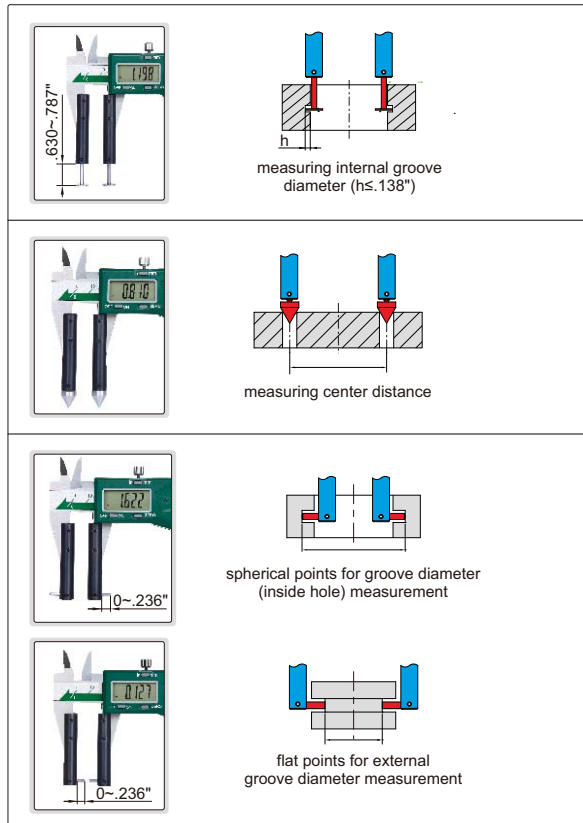

# ACCESSORY SET FOR ELECTRONIC CALIPERS PART NO. 6144

6144

- Suitable for 0-6"/0-150mm and 0-8"/0-200mm electronic calipers (thickness of lower jaws  $\leq .146''$ )

Part No.  
6144