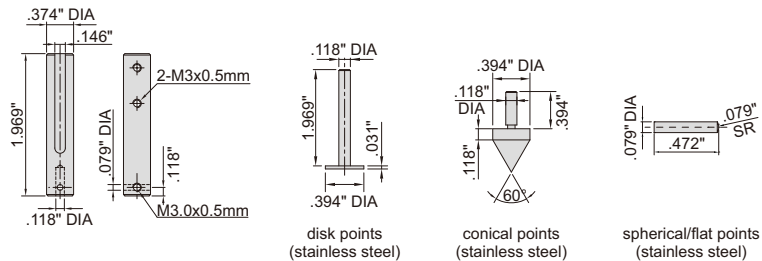

# ACCESSORY SET FOR ELECTRONIC CALIPERS PART NO. 6144

6144

- Suitable for 0-6"/0-150mm and 0-8"/0-200mm electronic calipers (thickness of lower jaws  $\leq .146''$ )

Part No.  
6144