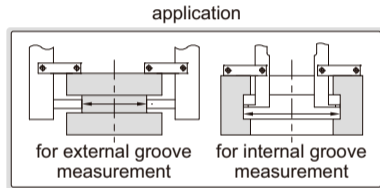

DEPTH STOP FOR CALIPERS

- Supplied in pair
- Made of stainless steel
- Suitable for caliper series **1124, 1526, 1530, 1520, 1176, 1178, 1120, 1121, 1187, 1129** and **1185**

6143

Part No.

6143