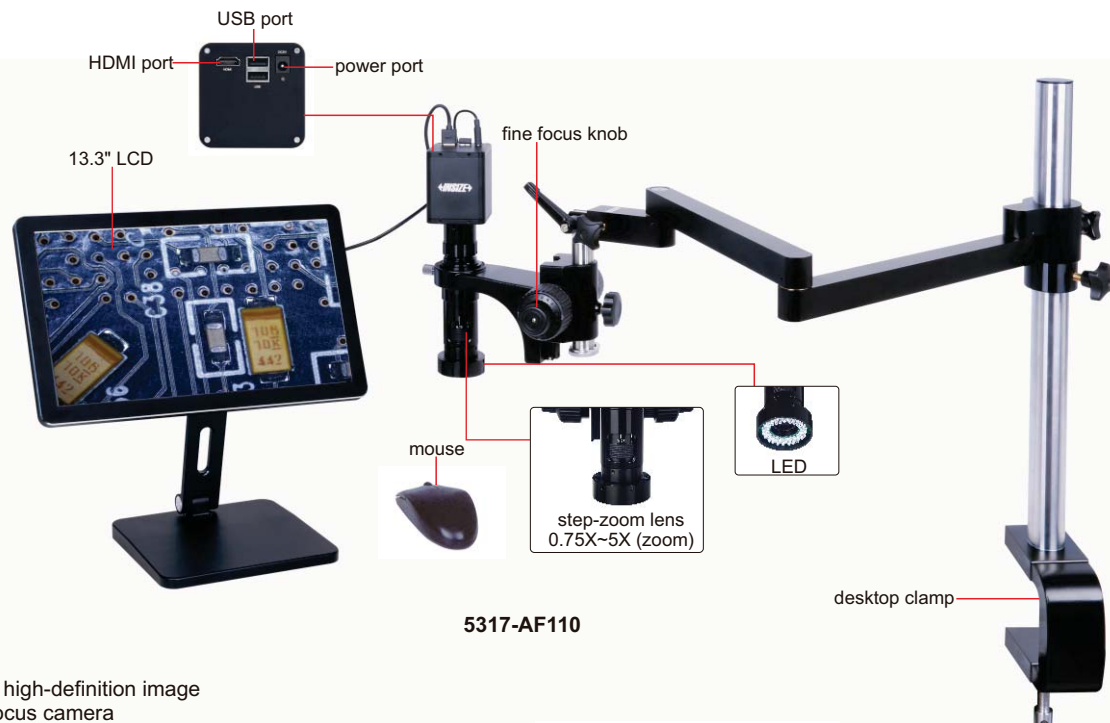

AUTO FOCUS

TAKE PICTURES AND VIDEOS

FLEXIBLE ARM AUTO FOCUS DIGITAL MICROSCOPE (WITH DISPLAY)

MEASUREMENT

5317-AF109

5317-AF110

- 1080P high-definition image
- Auto focus camera
- Take pictures and videos, saved to USB flash disk
- Picture review, picture compare
- Automatic exposure and white balance
- Brightness, contrast ratio, gain are adjustable
- Display cross hair (blue/green/red/yellow/black/brown colors)
- Built-in software without computer, operation by mouse
- Flexible arm

display cross hair
(blue/green/red/yellow/
black/brown colors)

SPECIFICATION

Part No.	5317-AF109 (with magnetic stand)	5317-AF110 (with desktop clamp)
Magnification	20X~123X	
Sensor	1/2.8" CMOS	
Pixel	2M	
Resolution	1920×1080	
Frame rate	60fps	
Power supply	power adapter	
Dimension (Height)	19.90"	23.62"
Weight	12.34lb	18.74lb

STANDARD DELIVERY

Main unit	1 pc
0.5X camera adapter	1 pc
1X auxiliary objective	1 pc
Calibration plate	1 pc
16G USB flash disk	1 pc
White/black plate	1 pc
Mouse	1 pc
HDMI cable	1 pc
Power adapter	2 pcs

calibration plate
(included)

16G USB flash disk
(included)

0.5X camera adapter
(included)

1X auxiliary objective

1X auxiliary objective
(included)

AUTO FOCUS DISTANCE

Zoom objective scale	0.75X	1X	1.5X	2X	2.5X
Auto focus distance	1.89~3.31"	1.97~3.07"	2.17~2.87"	2.44~2.80"	2.56~2.76"