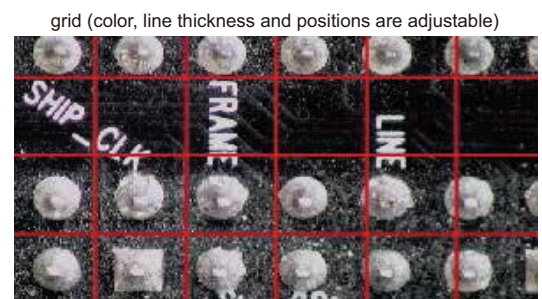

# MINI DIGITAL MICROSCOPE (ECONOMIC TYPE) PART NO. 5311-M710

32G memory card  
and holder (included)

Infrared ray remote  
controller (included)

cross hair

grid (color, line thickness and positions are adjustable)

## SPECIFICATION

Display resolution	1280×800
Sensor	1/3" CMOS
Pixel	13M
Single pixel size	44.09uin×44.09uin
Frame rate	60fps/30fps
Magnification	6.5X~60X
View field	.1417×.0787~1.2992×.7283"
White balance	auto/manual (10 levels RGB)/calibration
Exposure control	AE lock/exposure compensation (10 levels)
Image control	contrast/saturation/sharpness (10 levels)
Record media	memory card (128G Max)
Output	HDMI
Power supply	power adapter
Dimension (L×W×H)	7.09×7.87×14.17"
Weight	2.87lb