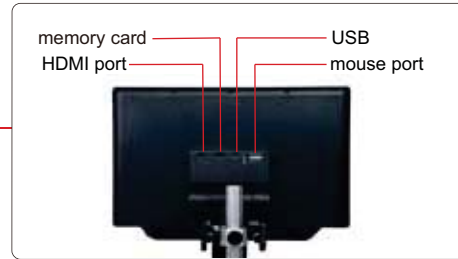

TAKE PICTURES  
AND VIDEOS

BUILT-IN  
LITHIUM BATTERY

# MINI DIGITAL MICROSCOPE (ECONOMIC TYPE) PART NO. 5311-M710

32G memory card  
and holder (included)

Infrared ray remote  
controller (included)

cross hair

grid (color, line thickness and positions are adjustable)

## SPECIFICATION

Display resolution	1280×800
Sensor	1/3" CMOS
Pixel	13M
Single pixel size	44.09uin×44.09uin
Frame rate	60fps/30fps
Magnification	6.5X~60X
View field	.1417×.0787~1.2992×.7283"
White balance	auto/manual (10 levels RGB)/calibration
Exposure control	AE lock/exposure compensation (10 levels)
Image control	contrast/saturation/sharpness (10 levels)
Record media	memory card (128G Max)
Output	HDMI
Power supply	power adapter
Dimension (L×W×H)	7.09×7.87×14.17"
Weight	2.87lb