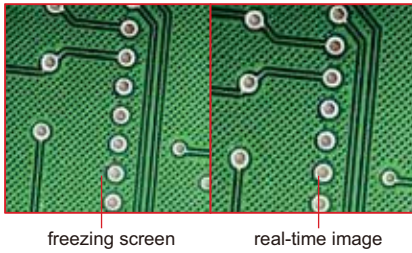

## STANDARD DELIVERY

Main unit	1 pc
USB cable	1 pc
HDMI cable	1 pc
IR remote controller	1 pc
32G memory card and holder	1 pc
Plastic calibration rule	1 pc
Power adapter	1 pc

■ **Screen freezing:**

full screen

up-down split screen

left-right split screen

1/4 split screen

**SOFTWARE FOR COMPUTER (included)**

- **Language:** Chinese (Simplified), English
- **Operation system:** Windows 7/8/8.1/10 (64bit)
- **Port:** USB2.0 or above
- **Measuring accuracy** .0008"