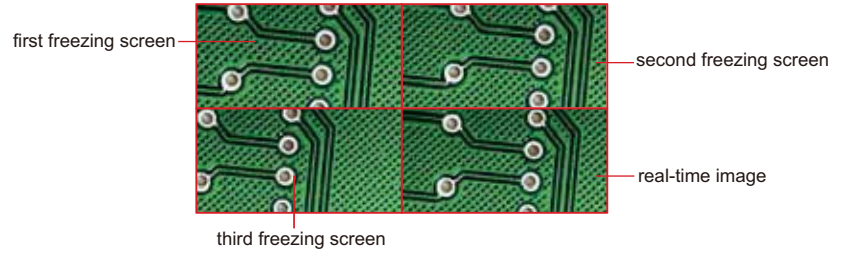

## STANDARD DELIVERY

Main unit	1 pc
USB cable	1 pc
HDMI cable	1 pc
IR remote controller	1 pc
32G memory card and holder	1 pc
Plastic calibration rule	1 pc
Power adapter	1 pc

■ **Screen freezing:**

full screen

up-down split screen

left-right split screen

1/4 split screen

**SOFTWARE FOR COMPUTER (included)**

- **Language:** Chinese (Simplified), English
- **Operation system:** Windows 7/8/8.1/10 (64bit)
- **Port:** USB2.0 or above
- **Measuring accuracy** .0008"