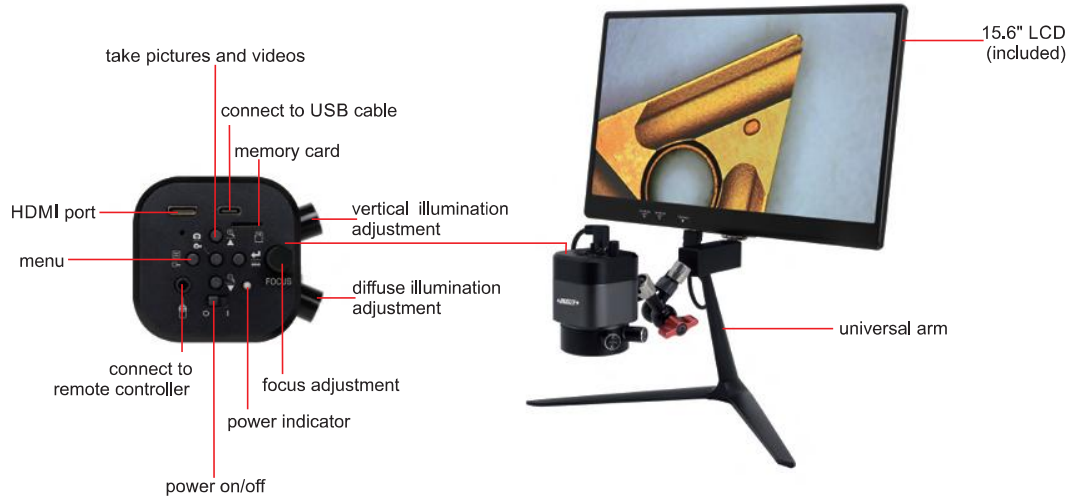

DIGITAL MICROSCOPE PART NO. 5309-DM51

MEASUREMENT

TAKE PICTURES
AND VIDEOS

5309-DM51

- Independent control of vertical illumination and diffuse illumination
- Back focus adjustment extends working distance
- Take pictures and videos, save to memory card

SPECIFICATION

Part No.	5309-DM51
Arm type	universal
Sensor	1/2.8"CMOS
Pixel	2M
Resolution	1920×1080
Exposure	real-time auto, single auto, manual adjustment
White balance	real-time auto, single auto, manual RGB adjustment
Record format	pictures: JPG videos: MOV
Record media	memory card
Working distance	1.65~7.68"
Magnification	7.6~49.4X
View field	.28×.16~1.77×.98"
Power supply	DC12V 3A

STANDARD DELIVERY

Main unit	1 pc
Memory card and holder	1 pc
Plastic calibration rule (graduation 1mm)	1 pc
White/black plate	1 pc
Remote controller	1 pc
USB cable	1 pc
Measuring software	1 pc
Power adapter	1 pc

remote controller (included)

White/black plate

plastic calibration rule (graduation 1mm, included)

SOFTWARE FOR COMPUTER

- **Language:** Chinese (Simplified), English, French, Chinese (Traditional), Portuguese, Korean, Japanese
- **Operation system:** Windows 7/8/8.1/10 (64bit)