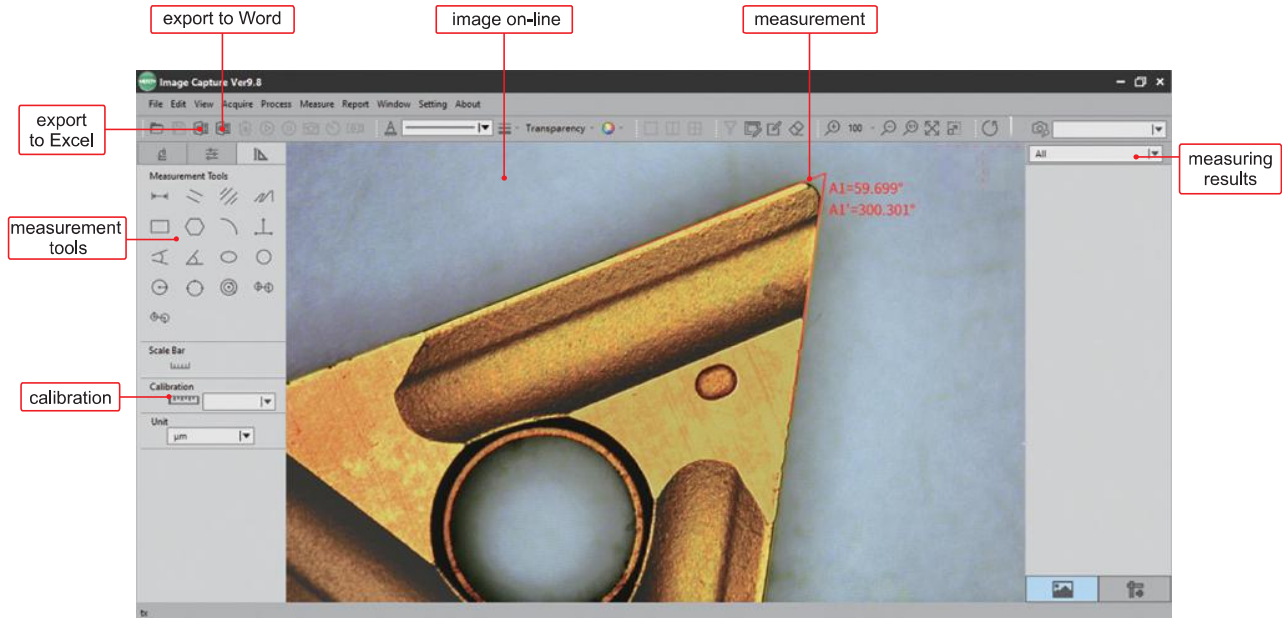

remote controller (included)

White/black plate

plastic calibration rule (graduation 1mm, included)

SOFTWARE FOR COMPUTER

- **Language:** Chinese (Simplified), English, French, Chinese (Traditional), Portuguese, Korean, Japanese
- **Operation system:** Windows 7/8/8.1/10 (64bit)

■ Measurement tools:

straight line distance measurement

parallel lines distance measurement

centre distance between parallel lines measurement

polyline line measurement

rectangular measurement

polygon measurement

arc measurement

three-vertical-line measurement

four-point perspective measurement

angle measurement

ellipse measurement

round measurement

circle measurement by radius

circle measurement by 3-point