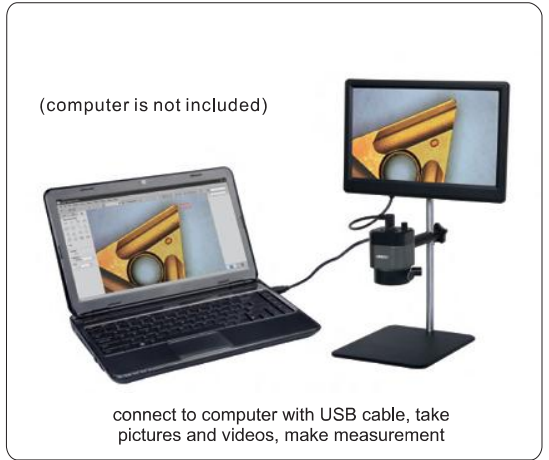

DIGITAL MICROSCOPE PART NO. 5309-DM51

MEASUREMENT

TAKE PICTURES
AND VIDEOS

5309-DM51

- Independent control of vertical illumination and diffuse illumination
- Back focus adjustment extends working distance
- Take pictures and videos, save to memory card

SPECIFICATION

Part No.	5309-DM51
Arm type	universal
Sensor	1/2.8"CMOS
Pixel	2M
Resolution	1920×1080
Exposure	real-time auto, single auto, manual adjustment
White balance	real-time auto, single auto, manual RGB adjustment
Record format	pictures: JPG videos: MOV
Record media	memory card
Working distance	1.65~7.68"
Magnification	7.6~49.4X
View field	.28×.16~1.77×.98"
Power supply	DC12V 3A

STANDARD DELIVERY

Main unit	1 pc
Memory card and holder	1 pc
Plastic calibration rule (graduation 1mm)	1 pc
White/black plate	1 pc
Remote controller	1 pc
USB cable	1 pc
Measuring software	1 pc
Power adapter	1 pc