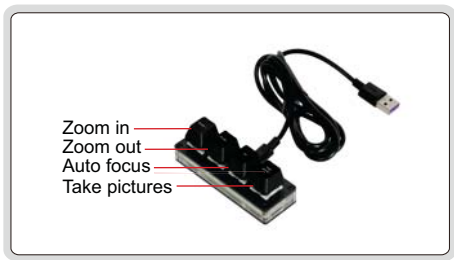

controller (optional, for TV)

MEASURING ACCURACY

Optical magnification (AF105)	Optical magnification (AF108)	Measuring Accuracy
2X	2X	±.004"
4X	4X	±.004"
6X	6X	±.002"
8X	8X	±.001"
14X	14X	±.001"
/	28X	±.001"