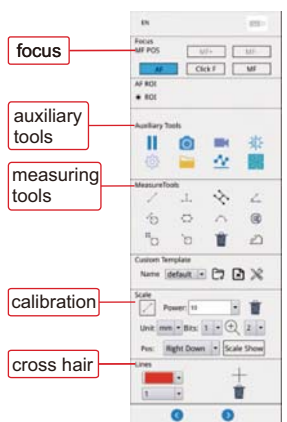

TV SOFTWARE(INCLUDED)

STANDARD DELIVERY

Main unit (with stand)	1 pc
LED illumination	1 pc
16G USB flash disk	1 pc
Mouse	1 pc
HDMI cable (for TV)	1 pc
Network cable (for computer)	1 pc
Switch	1 pc
Software for computer	1 pc
Power adapter	2 pcs

OPTIONAL ACCESSORY

28" 4K TV	5302-AF-TV28
32" 4K TV	5302-AF-TV32
Computer	5302-AF-COMPUTER
Controller	5302-AF-CONTROLLER

VIEW FIELD

Focus distance	Adjustable magnification (on 28" TV)	View field
3.94"	3.9~25.8X	.94×.55~6.61×3.58"
5.91"	2.6~20X	1.18×.66~9.49×5.04"
7.87"	2.1~17X	1.47×.79~12.40×6.69"
9.84"	1.7~14.7X	1.65×.94~15.18×8.27"
10.63"	1.4~14X	1.69×.98~16.34×8.86"