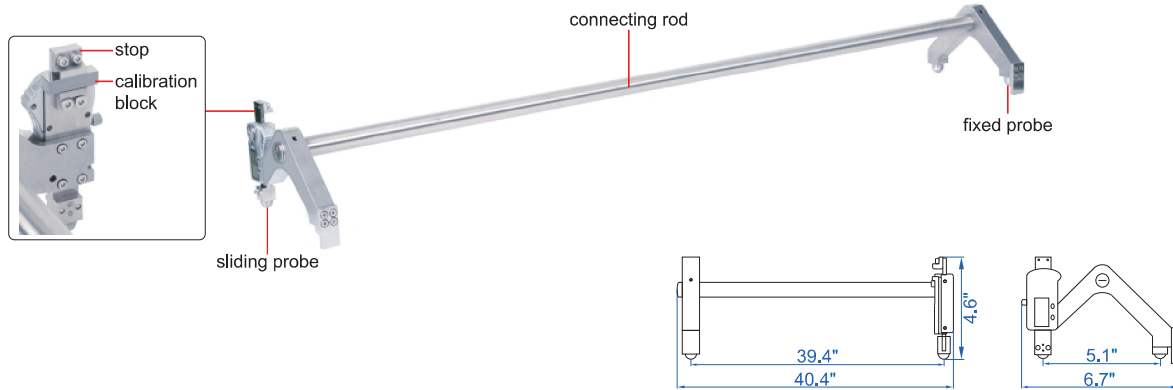

DIGITAL RAIL TWIST GAUGE PART NO. 4989-100

APPLICABLE TO 60, 60N, 75 AND 75N RAIL
PROFILES SPECIFIED IN TB/T 2344.1

IP67
WATERPROOF

- Used for measuring rail twist parameters
- Resolution: 0.01mm/0.0005"
- Button: on/off, zero, mm/inch
- Battery CR2032
- Made of stainless steel

SPECIFICATION

Range	Resolution	Accuracy	Repeatability	Net weight
±8mm/±0.315"	0.01mm/0.0005"	±0.06mm	0.03mm	3.1kg

calibration block
(included)