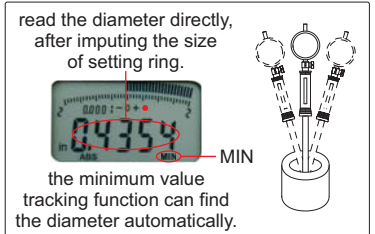

With digital indicator (data output cable part no. 7315-50M page 5, 7302-40M page 13, optional)

Part No.	Range	Indicator	Accuracy	Repeatability
2123-04A	.24-.4"	digital indicator, part no. 2108-10EF, range .5"/12.7mm, resolution .0001"/0.002mm (can switch to .0005"/0.01mm)	±.00075"	.0001"
2123-07A	.4-.7"		±.00075"	.0001"

with digital indicator