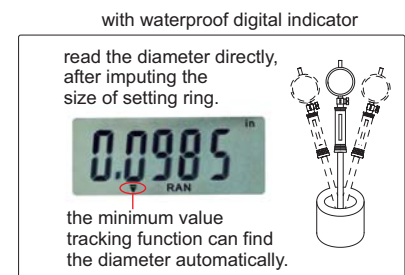

With digital indicator

(data output cable part no. 7315-50M page 5, 7302-40M page 13, optional)

Part No.	Range	Indicator	Accuracy	Repeatability
2123-15A	.7-1.5"	digital indicator, part no. 2108-10EF, range .5"/12.7mm, resolution .0001"/0.002mm (can switch to .0005"/0.01mm)	±.00075"	.0001"
2123-24A	1.4-2.4"		±.0009"	.0001"
2123-6A	2-6"		±.0009"	.0001"
2123-10A	6-10"		±.0009"	.0001"
2123-16A	10-16"		±.0009"	.0001"

With waterproof digital indicator

(data output cable part no. 7315-50M page 5, 7302-40M page 13, optional)

Part No.	Range	Indicator	Accuracy	Repeatability
2123-15AWP	.7-1.5"	waterproof digital indicator, part no. 2137-10EF, range .5"/12.7mm, dust/waterproof IP54, resolution .0001"/0.002mm (can switch to .0005"/0.01mm)	±.00075"	.0001"
2123-24AWP	1.4-2.4"		±.0009"	.0001"
2123-6AWP	2-6"		±.0009"	.0001"
2123-10AWP	6-10"		±.0009"	.0001"
2123-16AWP	10-16"		±.0009"	.0001"