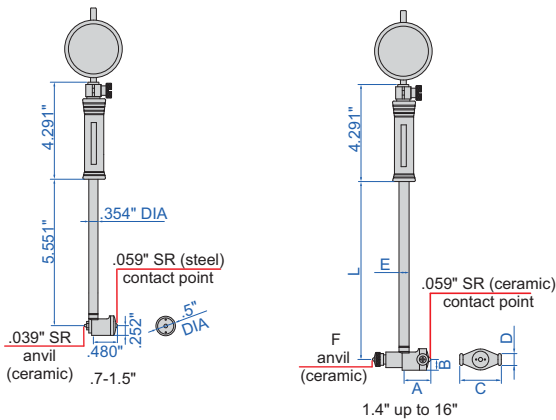

ATTENTION: NOT SUITABLE FOR
 .00005", .0001" OR 0.001MM DIAL INDICATORS

BORE GAGES

- Optional accessory: setting ring (part no. 6313), long handle (part no. 7351), bore gage setter

Range	A	B	C	D (DIA)	E (DIA)	F	L
1.4-2.4"	.866"	.354"	1.063"	.512"	.504"	.079" R	5.551"
2-6"	1.024"	.354"	1.378"	.512"	.504"	.079" R	5.551"
6-10"	2.224"	.512"	2.933"	.591"	.571"	.079" R	9.488"
10-16"	3.406"	.591"	3.996"	.591"	.571"	.098" R	9.488"

With digital indicator

(data output cable part no. 7315-50M page 5, 7302-40M page 13, optional)

Part No.	Range	Indicator	Accuracy	Repeatability
2123-15A	.7-1.5"	digital indicator, part no. 2108-10EF, range .5"/12.7mm, resolution .0001"/0.002mm (can switch to .0005"/0.01mm)	±.00075"	.0001"
2123-24A	1.4-2.4"		±.0009"	.0001"
2123-6A	2-6"		±.0009"	.0001"
2123-10A	6-10"		±.0009"	.0001"
2123-16A	10-16"		±.0009"	.0001"

With waterproof digital indicator

(data output cable part no. 7315-50M page 5, 7302-40M page 13, optional)

Part No.	Range	Indicator	Accuracy	Repeatability
2123-15AWP	.7-1.5"	waterproof digital indicator, part no. 2137-10EF, range .5"/12.7mm, dust/waterproof IP54, resolution .0001"/0.002mm (can switch to .0005"/0.01mm)	±.00075"	.0001"
2123-24AWP	1.4-2.4"		±.0009"	.0001"
2123-6AWP	2-6"		±.0009"	.0001"
2123-10AWP	6-10"		±.0009"	.0001"
2123-16AWP	10-16"		±.0009"	.0001"

Part No.	Range	Indicator	Accuracy	Repeatability
2323-04	.24-.4"	dial indicator, range .25", graduation .0005"	±.00075"	.00015"
2323-07	.4-.7"		±.00075"	.00015"

With digital indicator (data output cable part no. 7315-50M page 5, 7302-40M page 13, optional)