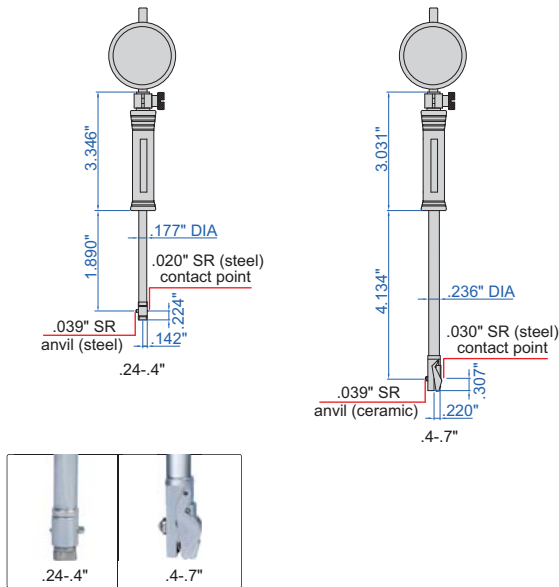

With digital indicator

(data output cable part no. 7315-50M page 5, 7302-40M page 13, optional)

Part No.	Range	Indicator	Accuracy	Repeatability
2123-15A	.7-1.5"	digital indicator, part no. 2108-10EF, range .5"/12.7mm, resolution .0001"/0.002mm (can switch to .0005"/0.01mm)	±.00075"	.0001"
2123-24A	1.4-2.4"		±.0009"	.0001"
2123-6A	2-6"		±.0009"	.0001"
2123-10A	6-10"		±.0009"	.0001"
2123-16A	10-16"		±.0009"	.0001"

With waterproof digital indicator

(data output cable part no. 7315-50M page 5, 7302-40M page 13, optional)

Part No.	Range	Indicator	Accuracy	Repeatability
2123-15AWP	.7-1.5"	waterproof digital indicator, part no. 2137-10EF, range .5"/12.7mm, dust/waterproof IP54, resolution .0001"/0.002mm (can switch to .0005"/0.01mm)	±.00075"	.0001"
2123-24AWP	1.4-2.4"		±.0009"	.0001"
2123-6AWP	2-6"		±.0009"	.0001"
2123-10AWP	6-10"		±.0009"	.0001"
2123-16AWP	10-16"		±.0009"	.0001"

ATTENTION: NOT SUITABLE FOR
.00005", .0001" OR 0.001MM DIAL INDICATORS

BORE GAGES FOR SMALL HOLES

2323-04

2123-07A

2123-07AWP

- Optional accessory:
setting ring (part no. 6313), bore gage setter

With dial indicator

Part No.	Range	Indicator	Accuracy	Repeatability
2123-04A	.24-.4"	digital indicator, part no. 2108-10EF, range .5"/12.7mm, resolution .0001"/0.002mm (can switch to .0005"/0.01mm)	±.00075"	.0001"
2123-07A	.4-.7"		±.00075"	.0001"