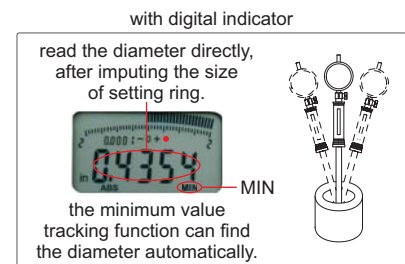

With dial indicator

Part No.	Range	Indicator	Accuracy	Repeatability
2323-15	.7-1.5"	dial indicator, range .25", graduation .0005"	±.00075"	.00015"
2323-24	1.4-2.4"		±.0009"	.00015"
2323-6	2-6"		±.0009"	.00015"
2323-10	6-10"		±.0009"	.00015"
2323-16	10-16"		±.0009"	.00015"

With digital indicator

(data output cable part no. 7315-50M page 5, 7302-40M page 13, optional)

Part No.	Range	Indicator	Accuracy	Repeatability
2123-15A	.7-1.5"	digital indicator, part no. 2108-10EF, range .5"/12.7mm, resolution .0001"/0.002mm (can switch to .0005"/0.01mm)	±.00075"	.0001"
2123-24A	1.4-2.4"		±.0009"	.0001"
2123-6A	2-6"		±.0009"	.0001"
2123-10A	6-10"		±.0009"	.0001"
2123-16A	10-16"		±.0009"	.0001"

With waterproof digital indicator

(data output cable part no. 7315-50M page 5, 7302-40M page 13, optional)

Part No.	Range	Indicator	Accuracy	Repeatability
2123-15AWP	.7-1.5"	waterproof digital indicator, part no. 2137-10EF, range .5"/12.7mm, dust/waterproof IP54, resolution .0001"/0.002mm (can switch to .0005"/0.01mm)	±.00075"	.0001"
2123-24AWP	1.4-2.4"		±.0009"	.0001"
2123-6AWP	2-6"		±.0009"	.0001"
2123-10AWP	6-10"		±.0009"	.0001"
2123-16AWP	10-16"		±.0009"	.0001"

Part No.	Range	Indicator	Accuracy	Repeatability
2323-04	.24-.4"	dial indicator, range .25", graduation .0005"	±.00075"	.00015"
2323-07	.4-.7"		±.00075"	.00015"

With digital indicator (data output cable part no. 7315-50M page 5, 7302-40M page 13, optional)