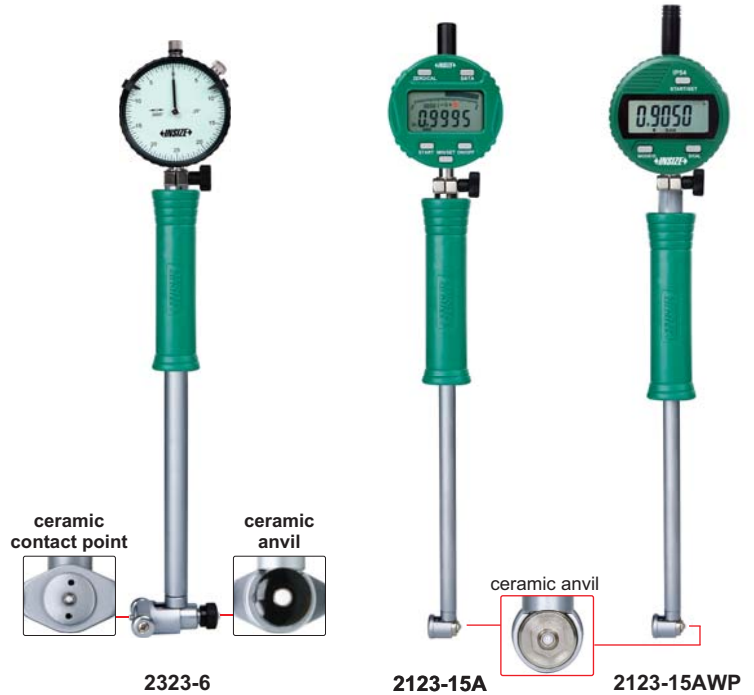

ATTENTION: NOT SUITABLE FOR
 .00005", .0001" OR 0.001MM DIAL INDICATORS

BORE GAGES

- Optional accessory: setting ring (part no. 6313), long handle (part no. 7351), bore gage setter

Range	A	B	C	D (DIA)	E (DIA)	F	L
1.4-2.4"	.866"	.354"	1.063"	.512"	.504"	.079" R	5.551"
2-6"	1.024"	.354"	1.378"	.512"	.504"	.079" R	5.551"
6-10"	2.224"	.512"	2.933"	.591"	.571"	.079" R	9.488"
10-16"	3.406"	.591"	3.996"	.591"	.571"	.098" R	9.488"

With dial indicator

Part No.	Range	Indicator	Accuracy	Repeatability
2323-15	.7-1.5"	dial indicator, range .25", graduation .0005"	±.00075"	.00015"
2323-24	1.4-2.4"		±.0009"	.00015"
2323-6	2-6"		±.0009"	.00015"
2323-10	6-10"		±.0009"	.00015"
2323-16	10-16"		±.0009"	.00015"

With digital indicator

(data output cable part no. 7315-50M page 5, 7302-40M page 13, optional)

Part No.	Range	Indicator	Accuracy	Repeatability
2123-15A	.7-1.5"	digital indicator, part no. 2108-10EF, range .5"/12.7mm, resolution .0001"/0.002mm (can switch to .0005"/0.01mm)	±.00075"	.0001"
2123-24A	1.4-2.4"		±.0009"	.0001"
2123-6A	2-6"		±.0009"	.0001"
2123-10A	6-10"		±.0009"	.0001"
2123-16A	10-16"		±.0009"	.0001"

With waterproof digital indicator

(data output cable part no. 7315-50M page 5, 7302-40M page 13, optional)

Part No.	Range	Indicator	Accuracy	Repeatability
2123-15AWP	.7-1.5"	waterproof digital indicator, part no. 2137-10EF, range .5"/12.7mm, dust/waterproof IP54, resolution .0001"/0.002mm (can switch to .0005"/0.01mm)	±.00075"	.0001"
2123-24AWP	1.4-2.4"		±.0009"	.0001"
2123-6AWP	2-6"		±.0009"	.0001"
2123-10AWP	6-10"		±.0009"	.0001"
2123-16AWP	10-16"		±.0009"	.0001"