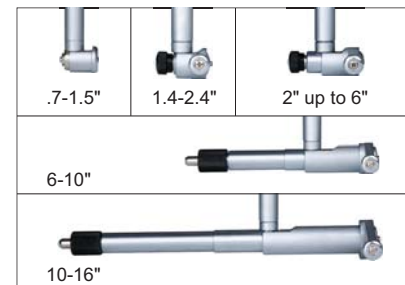

ATTENTION: NOT SUITABLE FOR
 .00005", .0001" OR 0.001MM DIAL INDICATORS

BORE GAGES

- Optional accessory: setting ring (part no. 6313), long handle (part no. 7351), bore gage setter

Range	A	B	C	D (DIA)	E (DIA)	F	L
1.4-2.4"	.866"	.354"	1.063"	.512"	.504"	.079" R	5.551"
2-6"	1.024"	.354"	1.378"	.512"	.504"	.079" R	5.551"
6-10"	2.224"	.512"	2.933"	.591"	.571"	.079" R	9.488"
10-16"	3.406"	.591"	3.996"	.591"	.571"	.098" R	9.488"

With digital indicator

(data output cable part no. 7315-50M page 5, 7302-40M page 13, optional)

Part No.	Range	Indicator	Accuracy	Repeatability
2123-15A	.7-1.5"	digital indicator, part no. 2108-10EF, range .5"/12.7mm, resolution .0001"/0.002mm (can switch to .0005"/0.01mm)	±.00075"	.0001"
2123-24A	1.4-2.4"		±.0009"	.0001"
2123-6A	2-6"		±.0009"	.0001"
2123-10A	6-10"		±.0009"	.0001"
2123-16A	10-16"		±.0009"	.0001"