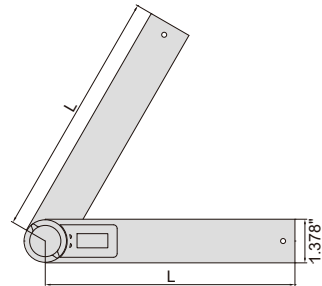

DIGITAL PROTRACTORS

- Buttons: on/off, zero
- With clamping screw to lock the blades
- Graduation of blade: 1mm and 1/32"
- Made of stainless steel
- CR2032 battery
- Automatic power off

2176-300

Part No.	Size (L)	Range	Resolution	Accuracy
2176-200	8"	0-360°	0.1°	±0.3°
2176-300	12"	0-360°	0.1°	±0.3°