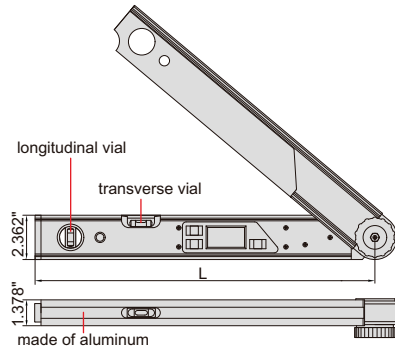

WATERPROOF DIGITAL PROTRACTOR (HEAVY DUTY)

IP54
WATERPROOF

ABSOLUTE
LEVEL

AUTOMATIC
BACKLIGHT

2174-225

- Suitable for setting horizontal and vertical mitre angles of cutting machine
- Buttons: ON/OFF, HOLD/SUP, SPR/CNR/MTR/BVL
- IP54 dust/waterproof
- With transverse and longitudinal vials
- 2xAAA batteries
- Absolute level, zero setting is not needed when batteries are replaced
- Backlight turns off in one minute after no data changing, automatic power off in 5 minutes

Part No.	Size (L)	Range	Resolution	Accuracy
2174-225	18.11"	0-225°	0.05°	±0.10°