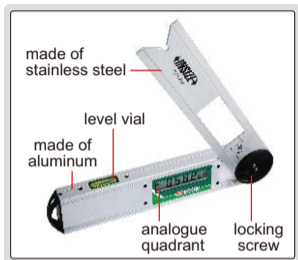

DIGITAL PROTRACTOR

- Buttons: on/off, hold (keep the reading), zero, ABS (absolute and incremental measurement)
- Fix the locking screw at 4 positions for different measuring ranges: $0^{\circ}\sim 225^{\circ}$, $-225^{\circ}\sim 0^{\circ}$, $-45^{\circ}\sim 180^{\circ}$, $-180^{\circ}\sim 45^{\circ}$
- Remove the locking screw for 360° range
- With level vial
- Battery CR2032, automatic power off

2171-250

Part No.	Size (L)	Range	Resolution	Accuracy
2171-250	10"	0-360°	0.05°	±0.15°