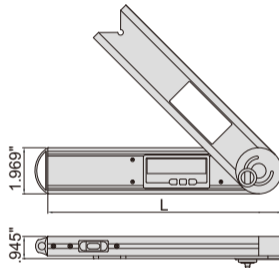

DIGITAL PROTRACTOR

- Buttons: on/off, hold (keep the reading), zero, ABS (absolute and incremental measurement)
- Fix the locking screw at 4 positions for different measuring ranges: $0^{\circ}\sim 225^{\circ}$, $-225^{\circ}\sim 0^{\circ}$, $-45^{\circ}\sim 180^{\circ}$, $-180^{\circ}\sim 45^{\circ}$
- Remove the locking screw for 360° range
- With level vial
- Battery CR2032, automatic power off

2171-250

Part No.	Size (L)	Range	Resolution	Accuracy
2171-250	10"	0-360°	0.05°	±0.15°