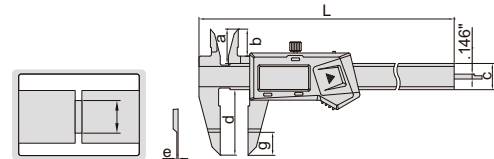

## ELECTRONIC BLADE CALIPERS

1188-150A

- The blade jaws fit into small grooves
- Resolution .0005"/0.01mm
- Buttons: on/off, zero, inch/mm
- Automatic power off, move the digital unit to turn on power
- Battery CR2032, data output
- Made of stainless steel
- Optional accessory: data output cable (part no. 7302-, 7305-, 7315-)

Part No.	Range	Accuracy	L	a	b	c	d	e	g	Wireless
1188-150A	0-6"/0-150mm	±.0015"	9.291"	.827"	.630"	.630"	1.575"	.033"	.669"	no
1188-150AWL										built-in wireless
1188-200A	0-8"/0-200mm	±.0015"	11.260"	.945"	.748"	.630"	1.969"	.033"	.669"	no
1188-200AWL										built-in wireless
1188-300A	0-12"/0-300mm	±.0015"	15.748"	.984"	.807"	.669"	2.362"	.039"	.669"	no
1188-300AWL										built-in wireless