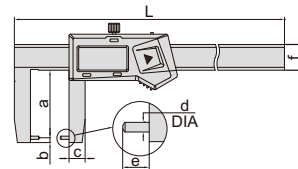

ELECTRONIC OUTSIDE POINT CALIPER

DATA
OUTPUT

- Measure wall thickness inside bores and recesses
- Resolution .0005"/0.01mm
- Buttons: on/off, zero, inch/mm
- Automatic power off, move the digital unit to turn on power
- Battery CR2032
- Data output
- Made of stainless steel
- Optional accessory: depth stop (part no. **6143**), data output cable (part no. **7306-**, **7302-**, **7305-**, **7305-** for calipers without built-in wireless)

1185-150A

Part No.	Range	Accuracy	Wireless	L	a	b	c	d	e	f
1185-150A	0-6"/0-150mm	±.0015"	no	9.843"	1.575"	.118"	.394"	.079"	.197"	.630"
1185-150AWL			built-in wireless							
1185-200A	0-8"/0-200mm	±.0020"	no	12.205"	3.150"	.118"	.551"	.118"	.354"	.630"
1185-200AWL			built-in wireless							
1185-300A	0-12"/0-300mm	±.0025"	no	19.291"	5.906"	.118"	.787"	.118"	.472"	.945"