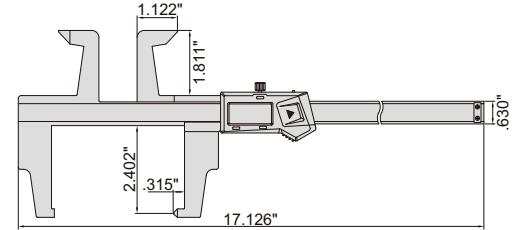

RELATIVE PRODUCT: DISK BRAKE
MICROMETER (PART NO. 3288-, 3588-)

DATA
OUTPUT

DIGITAL DRUM BRAKE CALIPER

1168-300A

- Measure internal and external diameter of drum brakes
- Resolution .0005"/0.01mm
- Buttons: on/off, zero, inch/mm
- Automatic power off, move the digital unit to turn on power
- Battery CR2032
- Made of stainless steel

With data interface (data output cable
part no. 7315-21, 7302-21, optional)

Part No.	Range	Accuracy
1168-300A	0-12"/0-300mm	±.0030"

Built-in wireless (receiver
part no. 7315-2/3/6/7/8 is required)

Part No.	Range	Accuracy
1168-300AWL	0-12"/0-300mm	±.0030"