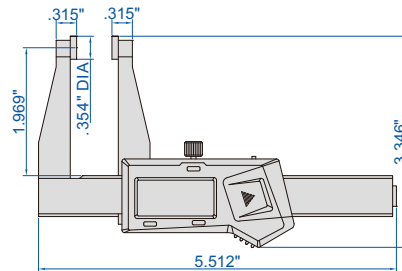

# DIGITAL SNAP GAGE

DATA  
OUTPUT

- Non waterproof
- Buttons: on/off, zero, inch/mm
- Automatic power off, move the digital unit to turn on power
- Battery CR2032
- Made of stainless steel

**With data interface (data output cable  
part no. 7315-21 receiver is needed page 4,  
7302-21 page 12, optional)**

Part No.	Range	Resolution	Accuracy
1163-50A	0-2"/0-50mm	.0005"/0.01mm	±.0012"

**Built-in wireless  
(receiver part no. 7315-2/3/6/7/8/9 is required)**

Part No.	Range	Resolution	Accuracy
1163-50AWL	0-2"/0-50mm	.0005"/0.01mm	±.0012"