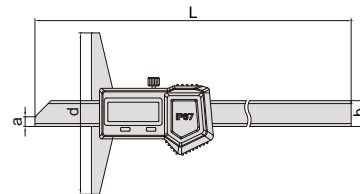

IP67 DIGITAL WATERPROOF DEPTH GAGES

1149-150

- IP67 dust/waterproof
- Resolution .0005"/0.01mm
- Button function: zero, on/off, inch/mm, ABS/REL, hold
- Battery CR2032
- Made of stainless steel

ATTENTION: IT IS NECESSARY TO SET ZERO AFTER POWER ON EACH TIME

ATTENTION: NO DATA OUTPUT

IP67
WATERPROOF

Part No.	Range	Accuracy	L	a	b	d
1149-150	0-6"/0-150mm	±.0015"	9.449"	.236"	.630"	3.937"
1149-200	0-8"/0-200mm	±.0015"	11.417"	.236"	.630"	3.937"
1149-300	0-12"/0-300mm	±.0015"	15.354"	.236"	.630"	5.906"