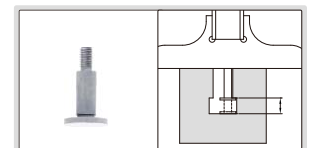

Built-in wireless (receiver part no. 7315-2/3/6/7/8 is required)

Part No.	Range*	Accuracy	L	d	Remark
1148-100SEWL	0-4"/0-100mm	±.0010"	7.874"	1.772"	
1148-100EWL	0-4"/0-100mm	±.0010"	7.874"	3.346"	
1148-120EWL	0-4.7"/0-120mm	±.0015"	11.811"	3.976"	one-hand use, with mounting holes for extension base
1148-200EWL	0-8"/0-200mm	±.0015"	11.811"	3.976"	with mounting holes for extension base
1148-300EWL	0-12"/0-300mm	±.0015"	15.748"	3.976"	with mounting holes for extension base

1148-P103E (optional), measure width of bottom grooves inside blind hole