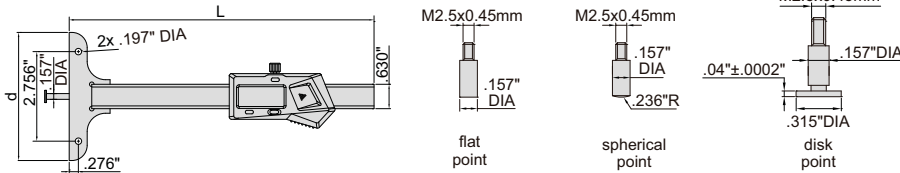

MEASURE WIDTH AND DEPTH OF GROOVES INSIDE BORE

DATA OUTPUT

MEASURE DEPTH OF SMALL HOLES (>.157" DIA)

DIGITAL DEPTH GAGES WITH ROUND DEPTH BAR

- Resolution .0005"/0.01mm
- Supplied with three interchangeable points (flat, spherical, disk)
- Buttons: on/off, set, inch/mm, preset (+, -)
- Automatic power off, move the digital unit to turn on power
- Battery CR2032
- Made of stainless steel
- Optional accessory: extension base (part no. 6141, for 1148-120E, 1148-120EWL, 1148-200E, 1148-200EWL, 1148-300E and 1148-300EWL)

1148-100SE

1148-120E

1148-200E

preset buttons

one-hand use of 1148-120E and 1148-120EWL

With data interface (data output cable part no. 7315-21, 7302-21, optional)

Part No.	Range*	Accuracy	L	d	Remark
1148-100SE	0-4"/0-100mm	±.0010"	7.874"	1.772"	
1148-100E	0-4"/0-100mm	±.0010"	7.874"	3.346"	
1148-120E	0-4.7"/0-120mm	±.0015"	11.811"	3.976"	one-hand use, with mounting holes for extension base
1148-200E	0-8"/0-200mm	±.0015"	11.811"	3.976"	with mounting holes for extension base
1148-300E	0-12"/0-300mm	±.0015"	15.748"	3.976"	with mounting holes for extension base

extension base for 1148-120E, 1148-120EWL, 1148-200E, 1148-200EWL, 1148-300E and 1148-300EWL (optional)

Built-in wireless (receiver part no. 7315-2/3/6/7/8 is required)

Part No.	Range*	Accuracy	L	d	Remark
1148-100SEWL	0-4"/0-100mm	±.0010"	7.874"	1.772"	
1148-100EWL	0-4"/0-100mm	±.0010"	7.874"	3.346"	
1148-120EWL	0-4.7"/0-120mm	±.0015"	11.811"	3.976"	one-hand use, with mounting holes for extension base
1148-200EWL	0-8"/0-200mm	±.0015"	11.811"	3.976"	with mounting holes for extension base
1148-300EWL	0-12"/0-300mm	±.0015"	15.748"	3.976"	with mounting holes for extension base

1148-P103E (optional), measure width of bottom grooves inside blind hole

*When disk points are used, the range is reduced by .394"

OPTIONAL DISK POINT

Part No.	Description	Remark
1148-P103E	.04" disk point	for grooves inside blind hole