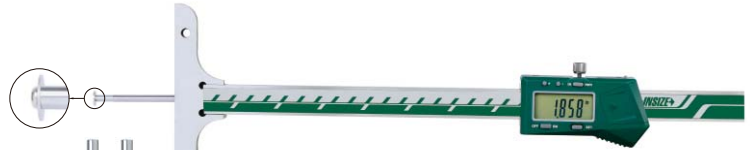

MEASURE WIDTH AND DEPTH OF GROOVES INSIDE BORE

DATA OUTPUT

MEASURE DEPTH OF SMALL HOLES (>.157" DIA)

DIGITAL DEPTH GAGES WITH ROUND DEPTH BAR

- Resolution .0005"/0.01mm
- Supplied with three interchangeable points (flat, spherical, disk)
- Buttons: on/off, set, inch/mm, preset (+, -)
- Automatic power off, move the digital unit to turn on power
- Battery CR2032
- Made of stainless steel
- Optional accessory: extension base (part no. 6141, for 1148-120E, 1148-120EWL, 1148-200E, 1148-200EWL, 1148-300E and 1148-300EWL)

1148-100SE

1148-120E

1148-200E

preset buttons

one-hand use of 1148-120E and 1148-120EWL

With data interface (data output cable part no. 7315-21, 7302-21, optional)

Part No.	Range*	Accuracy	L	d	Remark
1148-100SE	0-4"/0-100mm	±.0010"	7.874"	1.772"	
1148-100E	0-4"/0-100mm	±.0010"	7.874"	3.346"	
1148-120E	0-4.7"/0-120mm	±.0015"	11.811"	3.976"	one-hand use, with mounting holes for extension base
1148-200E	0-8"/0-200mm	±.0015"	11.811"	3.976"	with mounting holes for extension base
1148-300E	0-12"/0-300mm	±.0015"	15.748"	3.976"	with mounting holes for extension base

extension base for 1148-120E, 1148-120EWL, 1148-200E, 1148-200EWL, 1148-300E and 1148-300EWL (optional)

Built-in wireless (receiver part no. 7315-2/3/6/7/8 is required)

Part No.	Range*	Accuracy	L	d	Remark
1148-100SEWL	0-4"/0-100mm	±.0010"	7.874"	1.772"	
1148-100EWL	0-4"/0-100mm	±.0010"	7.874"	3.346"	
1148-120EWL	0-4.7"/0-120mm	±.0015"	11.811"	3.976"	one-hand use, with mounting holes for extension base
1148-200EWL	0-8"/0-200mm	±.0015"	11.811"	3.976"	with mounting holes for extension base
1148-300EWL	0-12"/0-300mm	±.0015"	15.748"	3.976"	with mounting holes for extension base