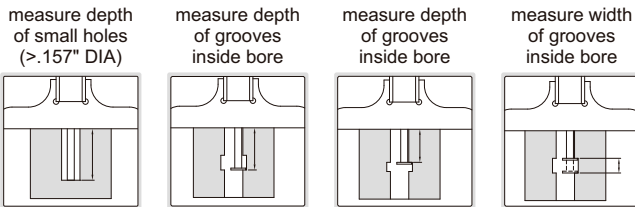

MEASURE WIDTH AND DEPTH OF GROOVES INSIDE BORE

DATA OUTPUT

MEASURE DEPTH OF SMALL HOLES (>.157" DIA)

DIGITAL DEPTH GAGES WITH ROUND DEPTH BAR

- Resolution .0005"/0.01mm
- Supplied with three interchangeable points (flat, spherical, disk)
- Buttons: on/off, set, inch/mm, preset (+, -)
- Automatic power off, move the digital unit to turn on power
- Battery CR2032
- Made of stainless steel
- Optional accessory: extension base (part no. 6141, for 1148-120E, 1148-120EWL, 1148-200E, 1148-200EWL, 1148-300E and 1148-300EWL)

1148-100SE

1148-120E

1148-200E

preset buttons

one-hand use of 1148-120E and 1148-120EWL

With data interface (data output cable part no. 7315-21, 7302-21, optional)

Part No.	Range*	Accuracy	L	d	Remark
1148-100SE	0-4"/0-100mm	±.0010"	7.874"	1.772"	
1148-100E	0-4"/0-100mm	±.0010"	7.874"	3.346"	
1148-120E	0-4.7"/0-120mm	±.0015"	11.811"	3.976"	one-hand use, with mounting holes for extension base
1148-200E	0-8"/0-200mm	±.0015"	11.811"	3.976"	with mounting holes for extension base
1148-300E	0-12"/0-300mm	±.0015"	15.748"	3.976"	with mounting holes for extension base

extension base for 1148-120E, 1148-120EWL, 1148-200E, 1148-200EWL, 1148-300E and 1148-300EWL (optional)

Built-in wireless (receiver part no. 7315-2/3/6/7/8 is required)

Part No.	Range*	Accuracy	L	d	Remark
1148-100SEWL	0-4"/0-100mm	±.0010"	7.874"	1.772"	
1148-100EWL	0-4"/0-100mm	±.0010"	7.874"	3.346"	
1148-120EWL	0-4.7"/0-120mm	±.0015"	11.811"	3.976"	one-hand use, with mounting holes for extension base
1148-200EWL	0-8"/0-200mm	±.0015"	11.811"	3.976"	with mounting holes for extension base
1148-300EWL	0-12"/0-300mm	±.0015"	15.748"	3.976"	with mounting holes for extension base

1148-P103E (optional), measure width of bottom grooves inside blind hole

*When disk points are used, the range is reduced by .394"

OPTIONAL DISK POINT

Part No.	Description	Remark
1148-P103E	.04" disk point	for grooves inside blind hole