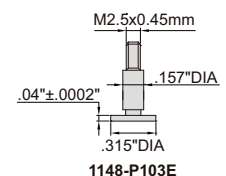

MEASURE WIDTH AND DEPTH OF GROOVES INSIDE BORE

DATA OUTPUT

MEASURE DEPTH OF SMALL HOLES (>.157" DIA)

DIGITAL DEPTH GAGES WITH ROUND DEPTH BAR

- Resolution .0005"/0.01mm
- Supplied with three interchangeable points (flat, spherical, disk)
- Buttons: on/off, set, inch/mm, preset (+, -)
- Automatic power off, move the digital unit to turn on power
- Battery CR2032
- Made of stainless steel
- Optional accessory: extension base (part no. 6141, for 1148-120E, 1148-120EWL, 1148-200E, 1148-200EWL, 1148-300E and 1148-300EWL)

1148-100SE

1148-120E

1148-200E

preset buttons

one-hand use of 1148-120E and 1148-120EWL

With data interface (data output cable part no. 7315-21, 7302-21, optional)

Part No.	Range*	Accuracy	L	d	Remark
1148-100SE	0-4"/0-100mm	±.0010"	7.874"	1.772"	
1148-100E	0-4"/0-100mm	±.0010"	7.874"	3.346"	
1148-120E	0-4.7"/0-120mm	±.0015"	11.811"	3.976"	one-hand use, with mounting holes for extension base
1148-200E	0-8"/0-200mm	±.0015"	11.811"	3.976"	with mounting holes for extension base
1148-300E	0-12"/0-300mm	±.0015"	15.748"	3.976"	with mounting holes for extension base

extension base for 1148-120E, 1148-120EWL, 1148-200E, 1148-200EWL, 1148-300E and 1148-300EWL (optional)

Built-in wireless (receiver part no. 7315-2/3/6/7/8 is required)

Part No.	Range*	Accuracy	L	d	Remark
1148-100SEWL	0-4"/0-100mm	±.0010"	7.874"	1.772"	
1148-100EWL	0-4"/0-100mm	±.0010"	7.874"	3.346"	
1148-120EWL	0-4.7"/0-120mm	±.0015"	11.811"	3.976"	one-hand use, with mounting holes for extension base
1148-200EWL	0-8"/0-200mm	±.0015"	11.811"	3.976"	with mounting holes for extension base
1148-300EWL	0-12"/0-300mm	±.0015"	15.748"	3.976"	with mounting holes for extension base

1148-P103E (optional), measure width of bottom grooves inside blind hole

*When disk points are used, the range is reduced by .394"

OPTIONAL DISK POINT

Part No.	Description	Remark
1148-P103E	.04" disk point	for grooves inside blind hole