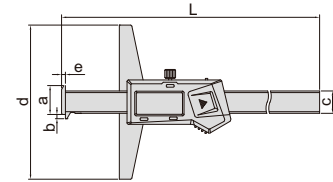

DIGITAL DOUBLE HOOK DEPTH GAGES

DATA
OUTPUT

- Resolution .0005"/0.01mm
- Buttons: on/off, zero, inch/mm
- Automatic power off, move the digital unit to turn on power
- Meet DIN862
- Battery CR2032
- Made of stainless steel

1144-150A

With data interface

Part No.	Range	Accuracy	L	d	a	b	c	e	Data output cable (optional)
1144-150A	0-6"/0-150mm	±.0015"	9.173"	3.937"	.846"	.138"	.571"	.098"	7315-21, 7302-21
1144-200A	0-8"/0-200mm	±.0015"	11.142"	3.937"	.846"	.138"	.571"	.098"	7315-21, 7302-21
1144-300A	0-12"/0-300mm	±.0015"	15.079"	5.906"	.846"	.138"	.571"	.098"	7315-21, 7302-21
1144-500A	0-20"/0-500mm	±.0020"	23.031"	5.906"	.984"	.197"	.571"	.118"	7315-22, 7302-22
1144-5001A	0-20"/0-500mm	±.0020"	23.031"	7.874"	.984"	.197"	.591"	.118"	7315-22, 7302-22
1144-1000A	0-40"/0-1000mm	±.0030"	46.772"	5.906"	1.260"	.276"	.709"	.157"	7315-22, 7302-22
1144-10001A	0-40"/0-1000mm	±.0030"	46.772"	7.874"	1.260"	.276"	.709"	.157"	7315-22, 7302-22
1144-10002A	0-40"/0-1000mm	±.0030"	46.772"	9.843"	1.260"	.276"	.709"	.157"	7315-22, 7302-22

Built-in wireless(receiver code 7315-2/3/6/7/8 is required)

Part No.	Range	Accuracy	L	d	a	b	c	e
1144-150AWL	0-6"/0-150mm	±.0015"	9.173"	3.937"	.846"	.138"	.571"	.098"
1144-200AWL	0-8"/0-200mm	±.0015"	11.142"	3.937"	.846"	.138"	.571"	.098"
1144-300AWL	0-12"/0-300mm	±.0015"	15.079"	5.906"	.846"	.138"	.571"	.098"
1144-500AWL	0-20"/0-500mm	±.0020"	23.031"	5.906"	.984"	.197"	.571"	.118"
1144-5001AWL	0-20"/0-500mm	±.0020"	23.031"	7.874"	.984"	.197"	.591"	.118"