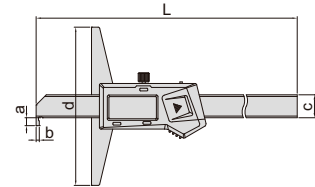

DIGITAL HOOK DEPTH GAGES

DATA
OUTPUT

1142-150A

- Resolution .0005"/0.01mm
- Buttons: on/off, zero, inch/mm
- Automatic power off, move the digital unit to turn on power
- Battery CR2032
- Made of stainless steel

With data interface

Part No.	Range	Accuracy	L	d	a	b	c	Data output cable (optional)
1142-150A	0-6"/0-150mm	±.0015"	9.055"	3.937"	.197"	.079"	.571"	7315-21, 7302-21
1142-200A	0-8"/0-200mm	±.0015"	11.024"	3.937"	.197"	.079"	.571"	7315-21, 7302-21
1142-300A	0-12"/0-300mm	±.0015"	14.961"	5.906"	.197"	.079"	.571"	7315-21, 7302-21
1142-500A	0-20"/0-500mm	±.0020"	23.031"	5.906"	.315"	.118"	.591"	7315-22, 7302-22
1142-5001A	0-20"/0-500mm	±.0020"	23.031"	7.874"	.315"	.118"	.591"	7315-22, 7302-22
1142-1000A	0-40"/0-1000mm	±.0030"	46.772"	5.906"	.394"	.157"	.709"	7315-22, 7302-22
1142-10001A	0-40"/0-1000mm	±.0030"	46.772"	7.874"	.394"	.157"	.709"	7315-22, 7302-22
1142-10002A	0-40"/0-1000mm	±.0030"	46.772"	9.843"	.394"	.157"	.709"	7315-22, 7302-22

Built-in wireless(receiver code 7315-2/3/6/7/8 is required)

Part No.	Range	Accuracy	L	d	a	b	c
1142-150AWL	0-6"/0-150mm	±.0015"	9.055"	3.937"	.197"	.079"	.571"
1142-200AWL	0-8"/0-200mm	±.0015"	11.024"	3.937"	.197"	.079"	.571"
1142-300AWL	0-12"/0-300mm	±.0015"	14.961"	5.906"	.197"	.079"	.571"
1142-500AWL	0-20"/0-500mm	±.0020"	23.031"	5.906"	.315"	.118"	.591"
1142-5001AWL	0-20"/0-500mm	±.0020"	23.031"	7.874"	.315"	.118"	.591"