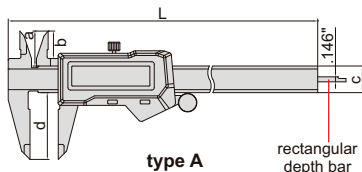

type A

rectangular
depth bar

type R

round
depth bar

- IP67 dust/waterproof
- Resolution: .0005"/0.01mm
- Large display
- Button function: zero, on/off, inch/mm
- Battery CR2032
- Automatic power off
- Made of stainless steel

Part No.	Range	Accuracy	Type	L	a	b	c	d
1126-150*	0-6"/0-150mm	±.0015"	A	9.213"	.787"	.591"	.630"	1.575"
1126-200*	0-8"/0-200mm	±.0015"	A	11.260"	.945"	.748"	.630"	1.969"
1126-300*	0-12"/0-300mm	±.0015"	A	15.354"	1.024"	.846"	.630"	2.362"
1126-150R*	0-6"/0-150mm	±.0015"	R	9.213"	.787"	.591"	.630"	1.575"