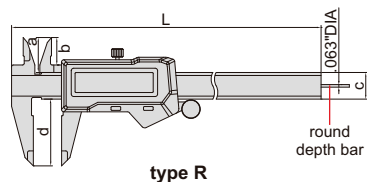

type A

rectangular
depth bar

type R

round
depth bar

- IP67 dust/waterproof
- Resolution: .0005"/0.01mm
- Large display
- Button function: zero, on/off, inch/mm
- Battery CR2032
- Automatic power off
- Made of stainless steel

Part No.	Range	Accuracy	Type	L	a	b	c	d
1126-150*	0-6"/0-150mm	±.0015"	A	9.213"	.787"	.591"	.630"	1.575"
1126-200*	0-8"/0-200mm	±.0015"	A	11.260"	.945"	.748"	.630"	1.969"
1126-300*	0-12"/0-300mm	±.0015"	A	15.354"	1.024"	.846"	.630"	2.362"
1126-150R*	0-6"/0-150mm	±.0015"	R	9.213"	.787"	.591"	.630"	1.575"