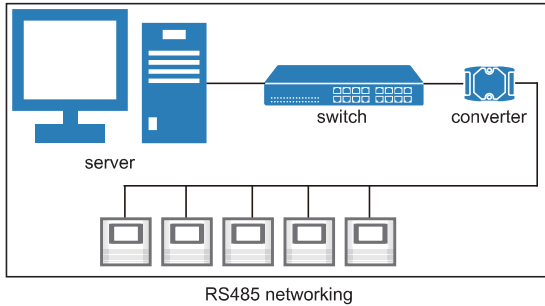

DATA LOGGERS FOR TEMPERATURE AND HUMIDITY

CUSTOMIZABLE

- Supports multiple communication interfaces
- Signal acquisition, display, storage, analysis function
- Temperature and humidity upper and lower limit alarm
- Computer software is included

0334-3070A