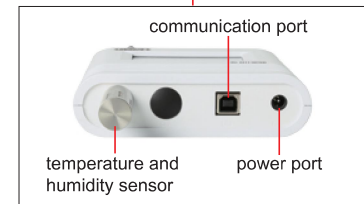

0334-3070B

SPECIFICATION

Part No.	0334-3070A	0334-3070R	0334-3070B	0334-3070W
Networking function	included	—	included	—
Communication	RS485	RS232	WIFI	WIFI and USB
Temperature range	-22°F~-158°F/-30°C~70°C			
Temperature accuracy	±.5°F (at 73.4°F±3.6°F), other range ±.9°F; ±0.3°C (at 23°C±2°C), other range ±0.5°C			
Temperature resolution	.1°F/0.1°C			
Humidity range	0%RH~100%RH			
Humidity accuracy	±3%RH (at 10%RH~85%RH, testing temperature: 73.4°F±3.6°F), other range ±5%RH			
Humidity resolution	0.1%RH			
Memory size	10918			
Alarm	sound and light			
Sampling interval	2s~255s (adjustable)			
Logging interval	2s~24h (adjustable)			
Time battery	1×3V CR2032 battery			
Power supply	1×3.6V lithium battery (ER14505) or DC 5V~24V			
Dimension (L×W×H)	4.84×1.30×4.61"			
Net weight	.57lb		.71lb