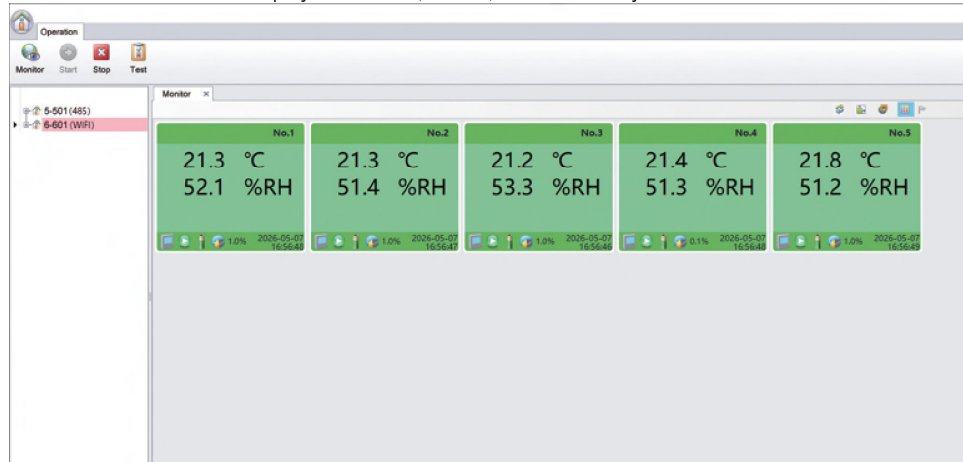

STANDARD DELIVERY

Part No.	0334-3070A	0334-3070R	0334-3070B	0334-3070W
Main unit	1 pc	1 pc	1 pc	1 pc
Software	1 pc	1 pc	1 pc	1 pc
Power adapter	—	1 pc	1 pc	1 pc
USB cable	—	—	1 pc	1 pc
RS485 male extension cable	1 pc	—	—	—
RS232 communication cable	—	1 pc	—	—

OPTIONAL ACCESSORY

Part No.	0334-3070A	0334-3070R	0334-3070B	0334-3070W
Converter (0334-C01)	1 pc	—	—	—
Sound and light alarm lamp (0334-A02)	1 pc	—	1 pc	—
Switch (0334-S03)	1 pc	—	1 pc	—
Wireless AP (0334-W04)	—	—	1 pc	—
Wireless transmitter (7315-0311)*	—	1 pc	—	—
20-meter RVVP shielded cable (0334-L10)	1 pc	—	—	—

*Receivers are needed: part No. 7315-2/3/6/7/8/9

networking version PC software (applicable only to **0334-3070A** and **0334-3070B**),
download and display in real time, collect, store and analyze data

converter (optional)