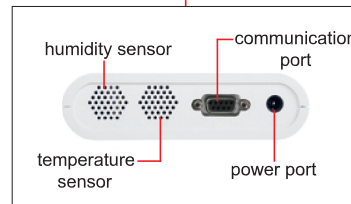

DATA LOGGERS FOR TEMPERATURE AND HUMIDITY

CUSTOMIZABLE

- Supports multiple communication interfaces
- Signal acquisition, display, storage, analysis function
- Temperature and humidity upper and lower limit alarm
- Computer software is included

0334-3070A