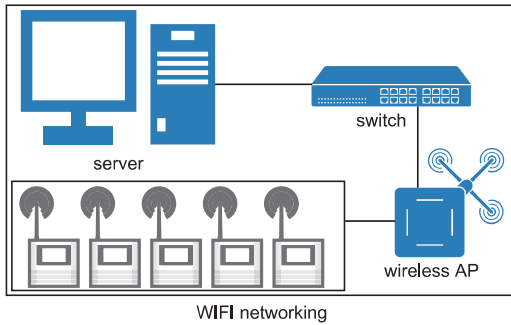

## DATA LOGGERS FOR TEMPERATURE AND HUMIDITY

CUSTOMIZABLE

- Supports multiple communication interfaces
- Signal acquisition, display, storage, analysis function
- Temperature and humidity upper and lower limit alarm
- Computer software is included